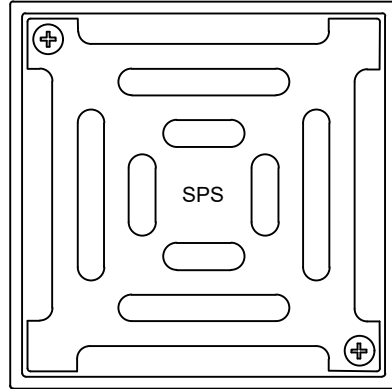

# SPS 100mm Square Vari-Level Side Outlet Drain

**Specification code:**

- Q100G/C90 (bronze grate, ABS lower body) \*special order\*
- Q100N/C90 (nickel bronze grate, ABS lower body) \*special order\*
- Q100S4/C90 (polished 304 stainless steel, ABS lower body)
- Q100S/C90 (satin 316 stainless steel grate, ABS lower body)

**65/50mm outlet**

- Square grate available in polished 304 & satin 316 stainless Steel. Bronze and nickel-bronze available by special order only.
- ABS 90° Body and Reversible Membrane Clamp Collar with female 65mm BSP thread.

Outlet pushes into 65mm PVC or copper with o-ring connection, or connects to 50mm PVC/HDPE with no-hub coupling.

N.B.	A	B	C	D
50	100	40	180	200
65	105	37	180	200

\*For flow rate data please refer to appendix.