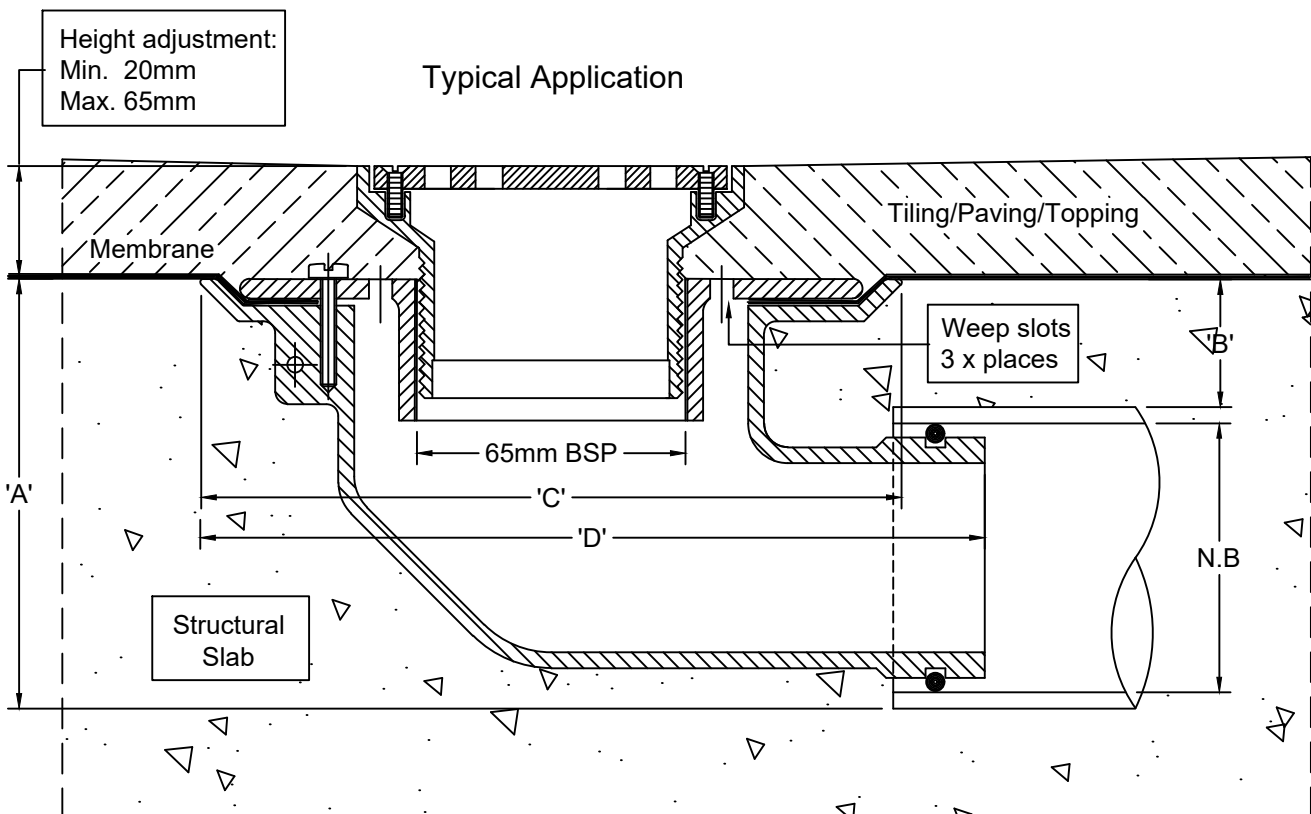

# SPS 100mm Square Vari-Level Side Outlet Drain

**Specification code:**

- Q100G/C90 (bronze grate, ABS lower body) \*special order\*
- Q100N/C90 (nickel bronze grate, ABS lower body) \*special order\*
- Q100S4/C90 (polished 304 stainless steel, ABS lower body)
- Q100S/C90 (satin 316 stainless steel grate, ABS lower body)

**65/50mm outlet**

- Square grate available in polished 304 & satin 316 stainless Steel. Bronze and nickel-bronze available by special order only.
- ABS 90° Body and Reversible Membrane Clamp Collar with female 65mm BSP thread.

Outlet pushes into 65mm PVC or copper with o-ring connection, or connects to 50mm PVC/HDPE with no-hub coupling.

N.B.	A	B	C	D
50	100	40	180	200
65	105	37	180	200

\*For flow rate data please refer to appendix.