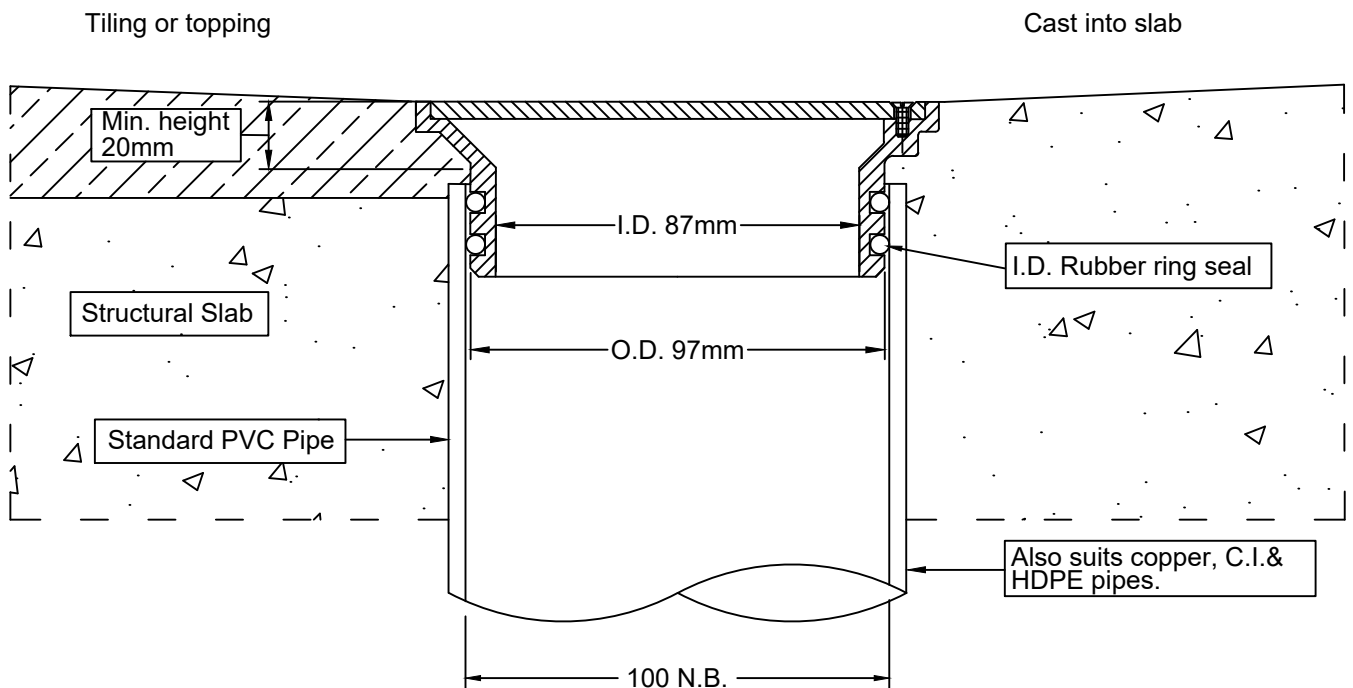

SPS 130mm Round Push-in Cleanout

100mm outlet

Specification codes:

R130SCR4 (Polished 304 stainless steel)

R130SCR6 (Satin 316 stainless steel)

R130SCRN6 (Non-slip 316 stainless steel)

For security screws, use suffix /SEC

- Light-duty cleanout in cast 304 and 316 stainless steel.

- Gas-tight lid.

- Security screws also available.

130mm
Round

⊕ — Optional security screws (use suffix "/SEC")

Typical Application

Speciality Plumbing Supplies Pty Ltd