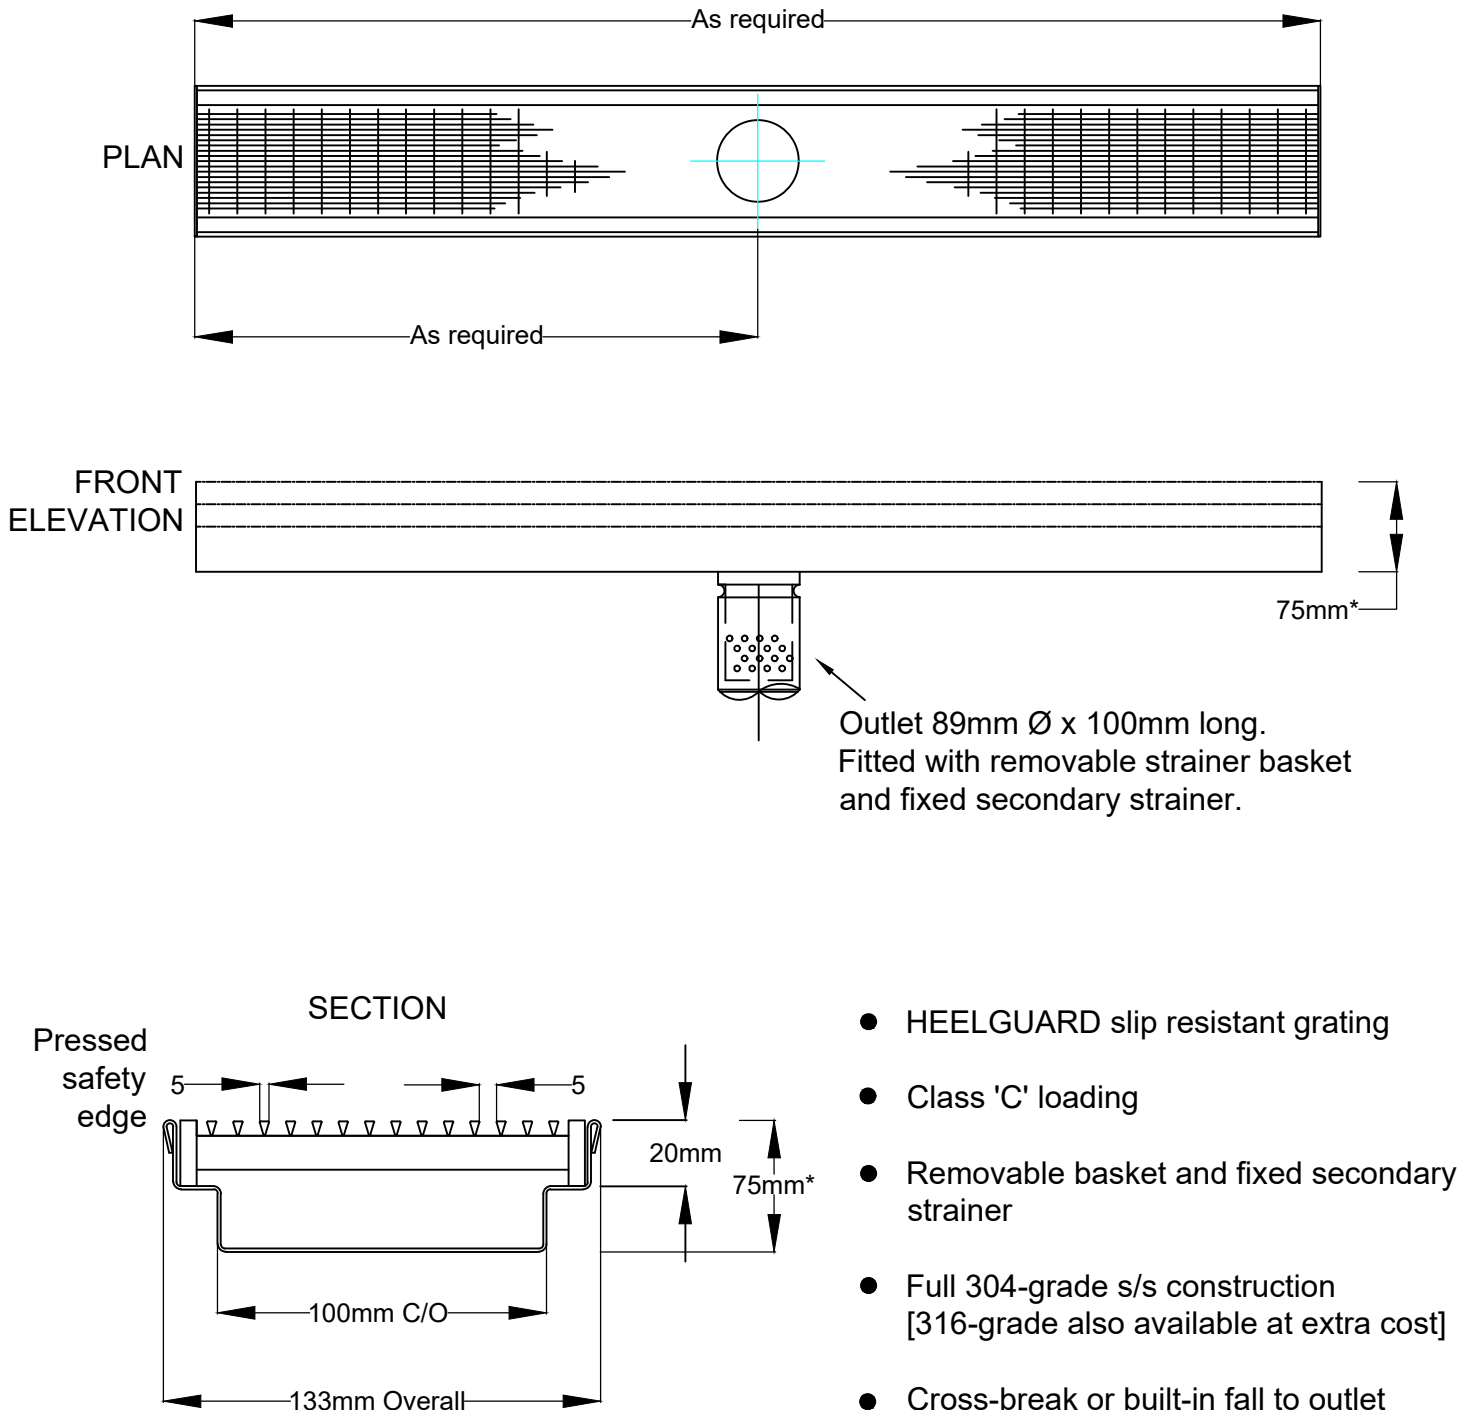

SPS Coles-Style Basket Trap Floor Trough With Class "C" slip-resistant wedge wire grating

Specification codes:
BTT125C1 - standard wedge-wire grating
BTT125C2 - composite grating

Speciality Plumbing Supplies Pty Ltd