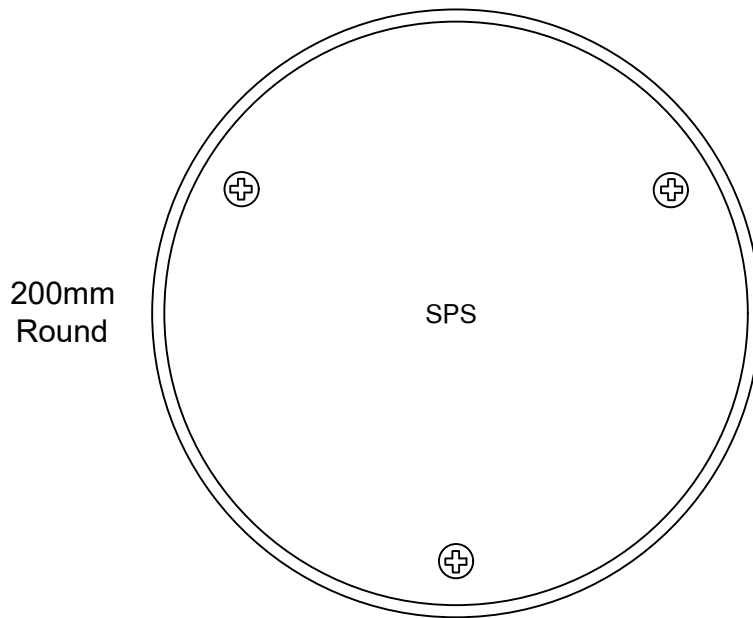

SPS 200mm Round Push-in Cleanout (150mm outlet)

Specification codes:

R200/150SCR4 (Polished 304 stainless steel)
R200/150SCR (Satin 316 stainless steel) *SPECIAL*
R200/150SCRN (Non-slip 316 stainless steel)

- Heavy-duty cleanout in cast 304SS and non-slip 316SS. Satin 316SS available by special order.
- Security screws also available.

⊕ — Optional security screws (use suffix "/SEC")