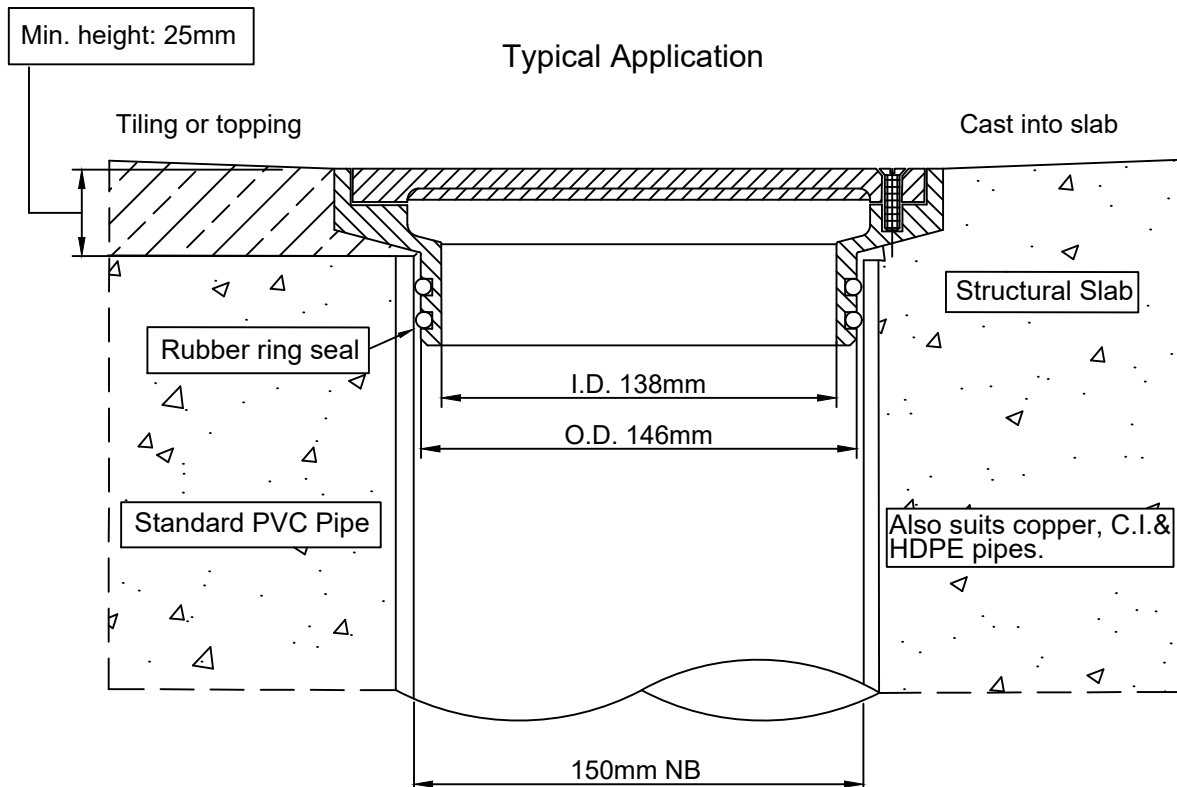

SPS 200mm Round Push-in Cleanout (150mm outlet)

Specification codes:

R200/150SCR4 (Polished 304 stainless steel)
 R200/150SCR (Satin 316 stainless steel) *SPECIAL*
 R200/150SCRN (Non-slip 316 stainless steel)

- Heavy-duty cleanout in cast 304SS and non-slip 316SS. Satin 316SS available by special order.
- Security screws also available.

⊕ — Optional security screws (use suffix "/SEC")

Speciality Plumbing Supplies Pty Ltd