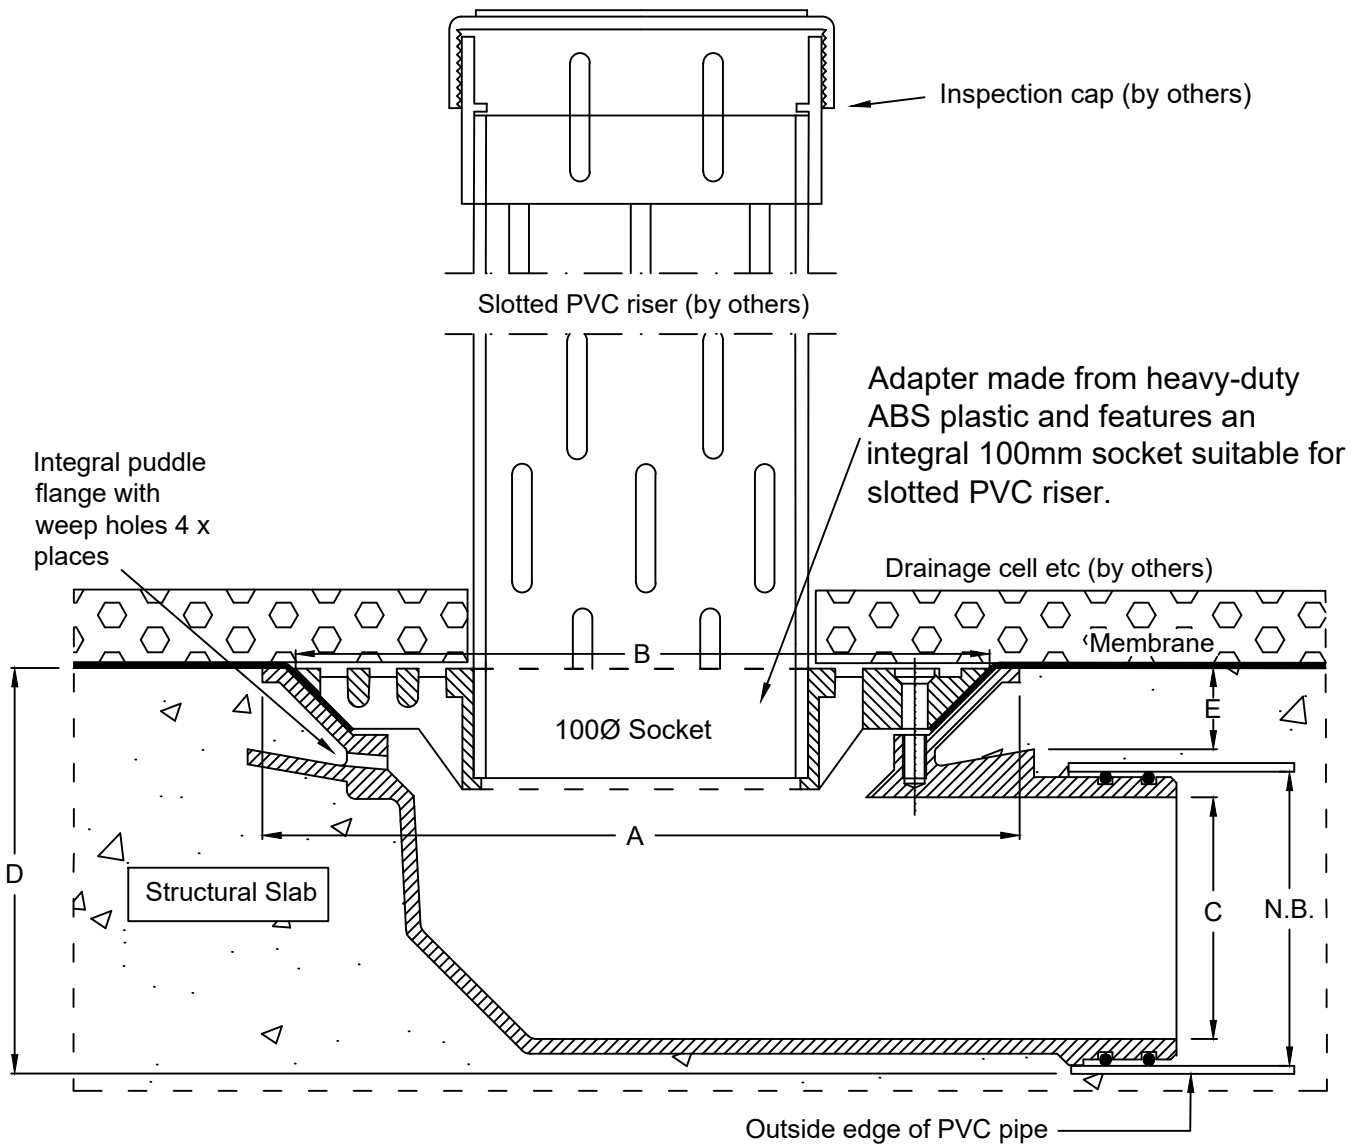

SPS Truflo 80mm & 100mm 90° RWO with All-purpose Planter Box Adapter

Specification code:

TIA80/90PB (80mm CI body with planter box adapter)

TIA100/90PB (100mm CI body with planter box adapter)

N.B.	A	B	C	D	E
80	260	240	62	115	28
100	260	240	83	140	28