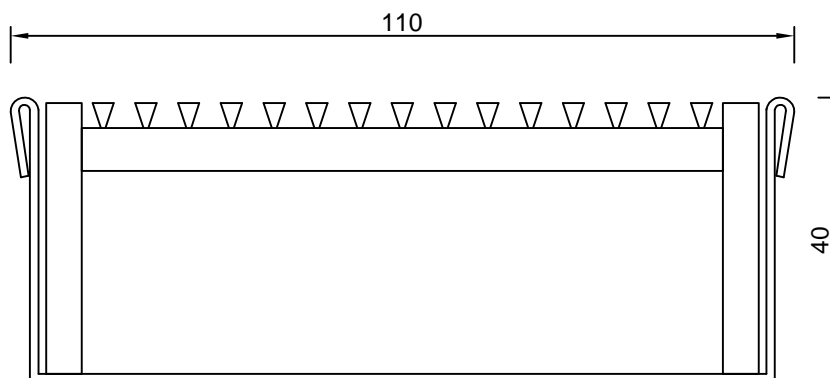

# SPS Stainless 40mm Flat Bottom Channel with Heel-guard Grate

Specification codes:

SSFB11040H (110mm Wide x 40mm Deep)

*Available Made to Length or modular kit*

Suggested applications:

- External Doorways
- Alfresco Areas
- Pool Grating