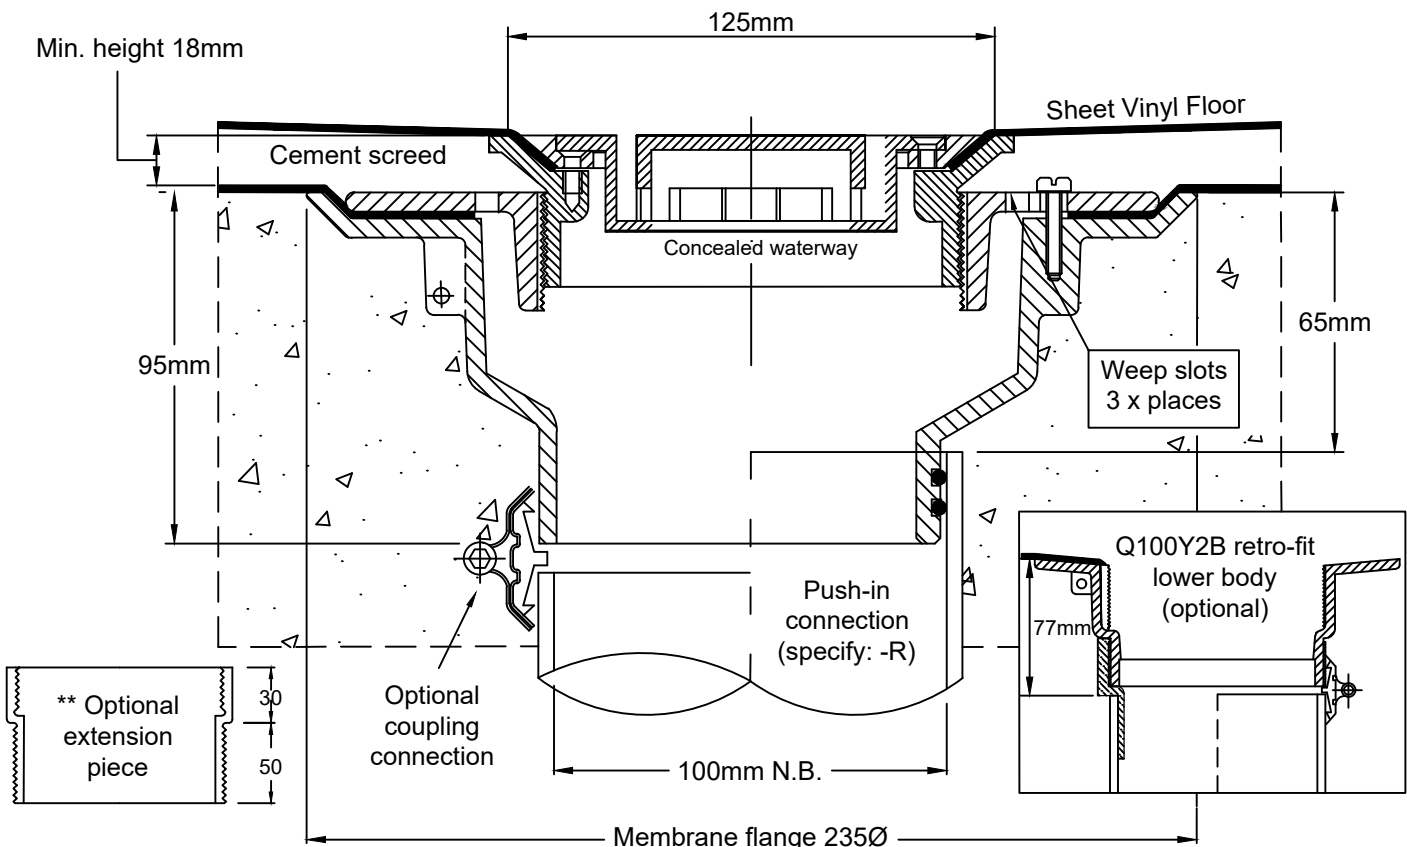

# SPS 100mm "ACR" Ultra Compact Prison Vinyl Floor Waste (100mm Vari-Level)

**Specification codes:**

LG810SSA-ACR4/E (304 SS grate with PVC adapter \*Not shown\*)

LG810SSA-ACR4/C (with C100A "deluxe" CI lower body)

LG810SSA-ACR4/Q (with Q100Y2B retro-fit CI lower body)

- Heavy-duty, long-lasting all 304 stainless steel vinyl floor waste assembly.
- New "Anti-Crocodile-Roll" features, including concealed waterway and no anchor points.
- Several types of security screw are available, including "torx" style and "snake-eye" style.
- C100A CI "deluxe" lower body with reversible clamp collar.
- Q100Y2B retro-fit lower body for in-slab leak control

Typical Application

Drain body OD  
142mm

**Speciality Plumbing Supplies Pty Ltd**

Tel: (02) 9417 1900 Fax: (02) 9417 0108 E-mail: info@spsdrains.com.au