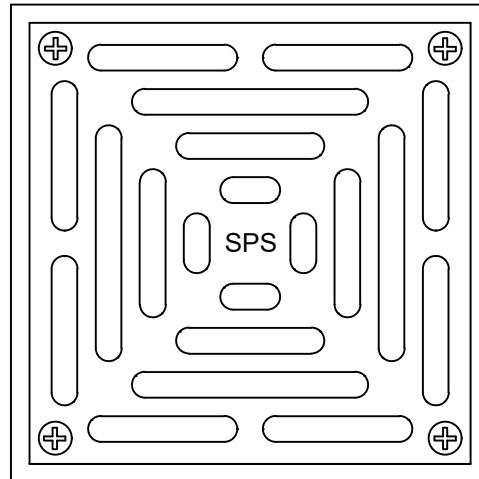

SPS 130mm Square Vari-Level Vertical Drain

65/50mm Outlet

Specification code:

Q130S/C65 (satin 316 stainless steel grate, CI lower body)

Q130S4/C65 (polished 304 stainless steel grate, CI lower body)

130mm
Square

- Square grate available in polished 304 or satin 316 stainless steel.
- Cast iron lower body and reversible membrane clamp collar with female 65mm BSP thread.

Outlet pushes into 65mm PVC or copper with o-ring connection, or connects to 50mm PVC / HDPE with no-hub coupling.