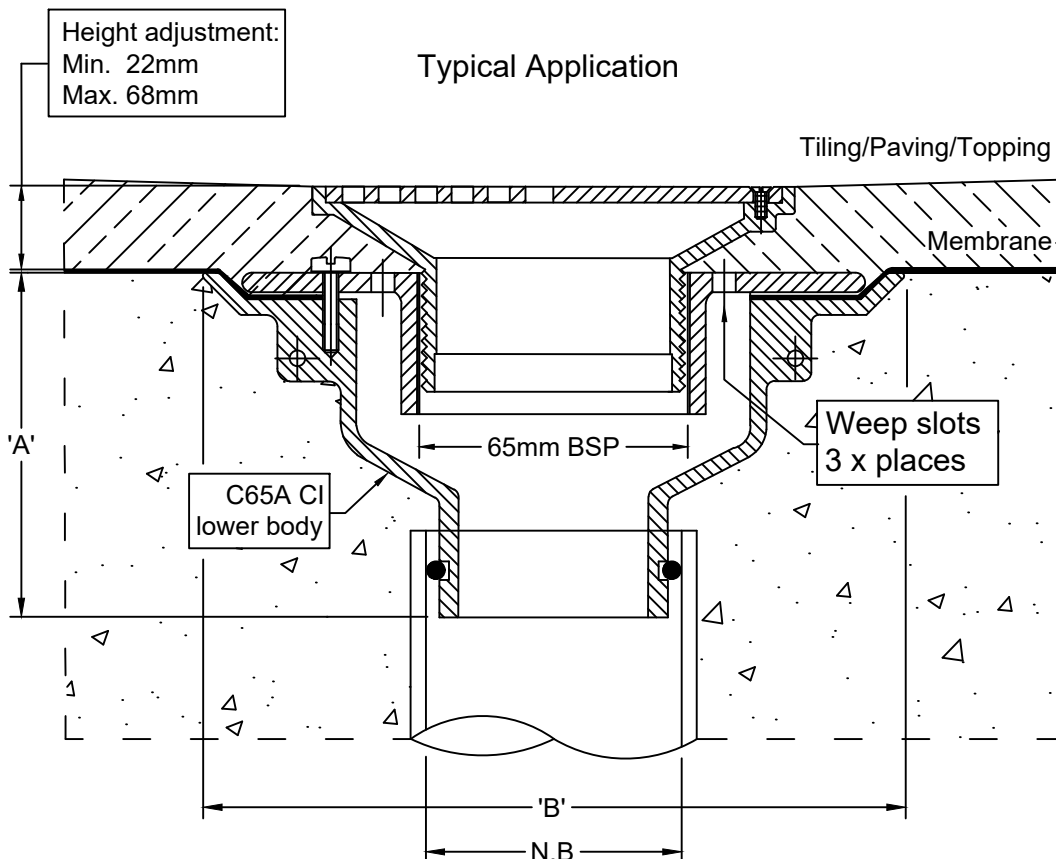

SPS 130mm Square Vari-Level Vertical Drain

65/50mm Outlet

Specification code:

Q130S/C65 (satin 316 stainless steel grate, CI lower body)

Q130S4/C65 (polished 304 stainless steel grate, CI lower body)

130mm
Square

- Square grate available in polished 304 or satin 316 stainless steel.
- Cast iron lower body and reversible membrane clamp collar with female 65mm BSP thread.

Outlet pushes into 65mm PVC or copper with o-ring connection, or connects to 50mm PVC / HDPE with no-hub coupling.