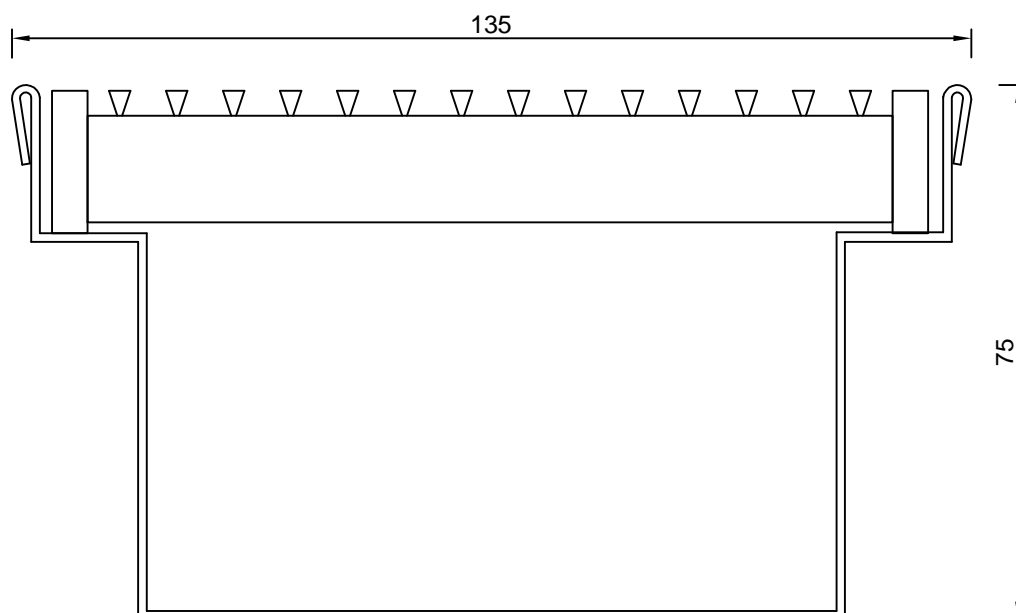

SPS Stainless 135mm Wide Crushed Edge Channel with Heel-guard Grate

Specification codes:

SSCE13545H (135mm Wide x 45mm Deep)

SSCE13575H (135mm Wide x 75mm Deep)

All made to length

Suggested applications:

- Coles front of house (with BTO)
- External Drainage
- Alfresco Areas

Outlets available - 44mm, 76mm, 89mm,
Basket Trap Outlet

**Non-Slip grates available use code:
SSCE13545HN or SSCE13575HN*

Speciality Plumbing Supplies Pty Ltd

Tel: (02) 9417 1900 Fax: (02) 9417 0108 E-mail: info@spsdrains.com.au