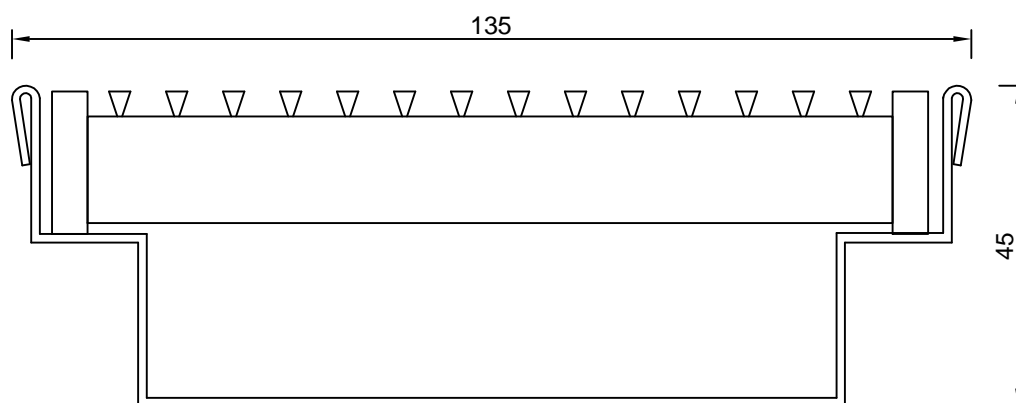

SPS Stainless 135mm Wide Crushed Edge Channel with Heel-guard Grate

Specification codes:

SSCE13545H (135mm Wide x 45mm Deep)

SSCE13575H (135mm Wide x 75mm Deep)

All made to length

Suggested applications:

- Coles front of house (with BTO)
- External Drainage
- Alfresco Areas

Outlets available - 44mm, 76mm, 89mm,
Basket Trap Outlet

**Non-Slip grates available use code:
SSCE13545HN or SSCE13575HN*

Speciality Plumbing Supplies Pty Ltd

Tel: (02) 9417 1900 Fax: (02) 9417 0108 E-mail: info@spsdrains.com.au