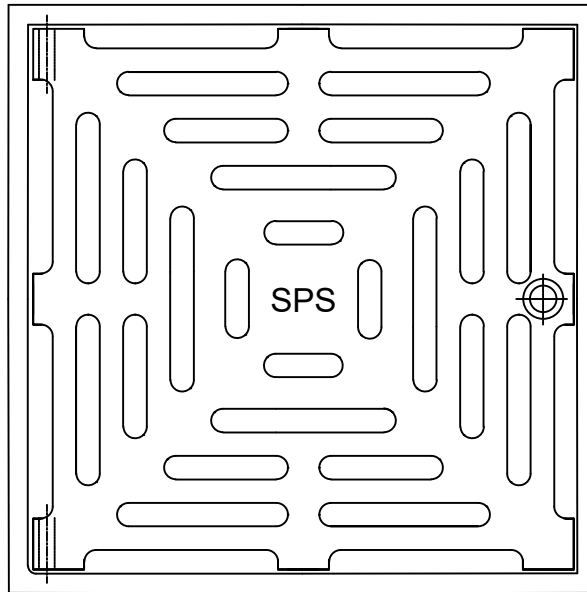

SPS 150mm Square Hybrid Floor Waste With 100mm "Unifin" Outlet (SS/PVC)

Specification codes:

QH150S4F (Polished 304SS grate)

QH150S6F (Satin 316SS grate) *special order*

- 150mm Square Floor Waste with "Unifin" connector to suit all known 100mm pipes
- Polished 304 stainless steel hinged grate with PVC underframe ("hybrid" style).
- Satin 316 stainless steel available as special order.

High-heel friendly pattern (6mm gaps)

150mm
Square

Typical Application

Speciality Plumbing Supplies Pty Ltd

Tel: (02) 9417 1900 Fax: (02) 9417 0108 E-mail: info@spsdrains.com.au