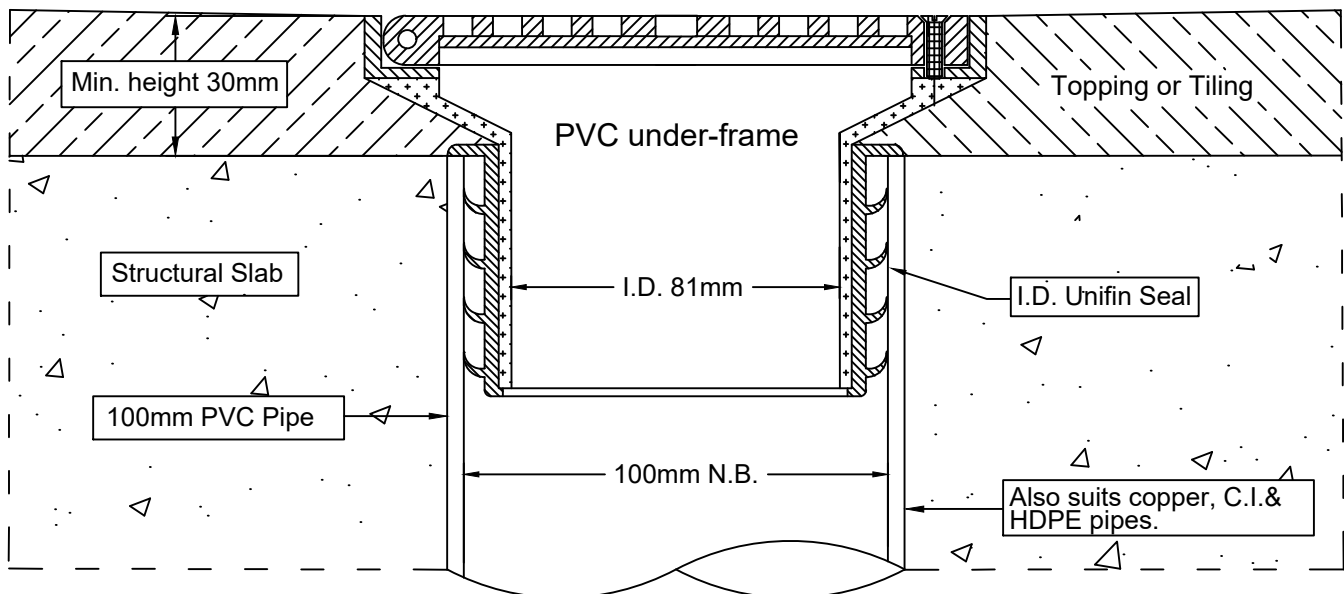

SPS 150mm Square Hybrid Floor Waste With 100mm "Unifin" Outlet (SS/PVC)

Specification codes:

QH150S4F (Polished 304SS grate)

QH150S6F (Satin 316SS grate) *special order*

- 150mm Square Floor Waste with "Unifin" connector to suit all known 100mm pipes
- Polished 304 stainless steel hinged grate with PVC underframe ("hybrid" style).
- Satin 316 stainless steel available as special order.

High-heel friendly pattern (6mm gaps)

150mm
Square

Typical Application

Speciality Plumbing Supplies Pty Ltd

Tel: (02) 9417 1900 Fax: (02) 9417 0108 E-mail: info@spsdrains.com.au