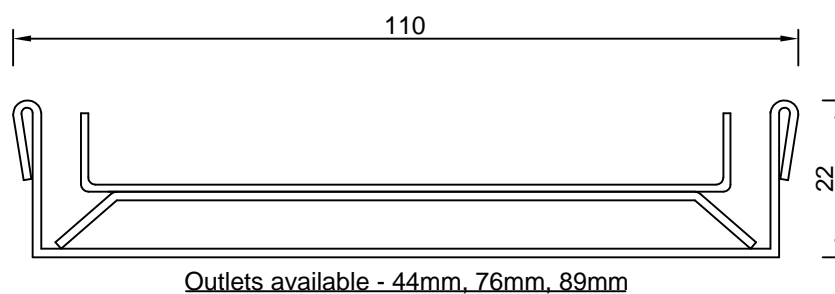

SPS Stainless 22mm Flat Bottom Channel with Tile Insert Grate

Specification codes:

SSFB8522T (85mm Wide x 22mm Deep)

SSFB11022T (110mm Wide x 22mm Deep)

All available made to length or in modular kits

Suggested applications:

- Shower Drainage
- Alfresco Areas

Speciality Plumbing Supplies Pty Ltd

Tel: (02) 9417 1900 Fax: (02) 9417 0108 E-mail: info@spsdrains.com.au

10.07