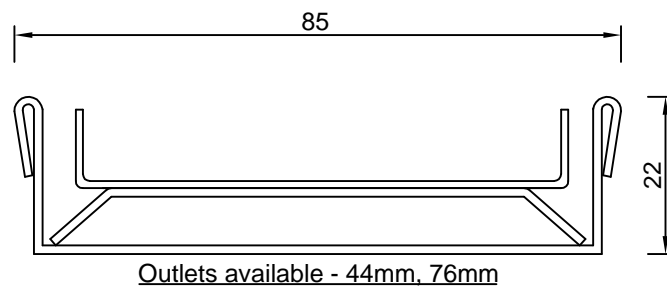

SPS Stainless 22mm Flat Bottom Channel with Tile Insert Grate

Specification codes:

SSFB8522T (85mm Wide x 22mm Deep)

SSFB11022T (110mm Wide x 22mm Deep)

All available made to length or in modular kits

Suggested applications:

- Shower Drainage
- Alfresco Areas

Speciality Plumbing Supplies Pty Ltd

Tel: (02) 9417 1900 Fax: (02) 9417 0108 E-mail: info@spsdrains.com.au

10.07