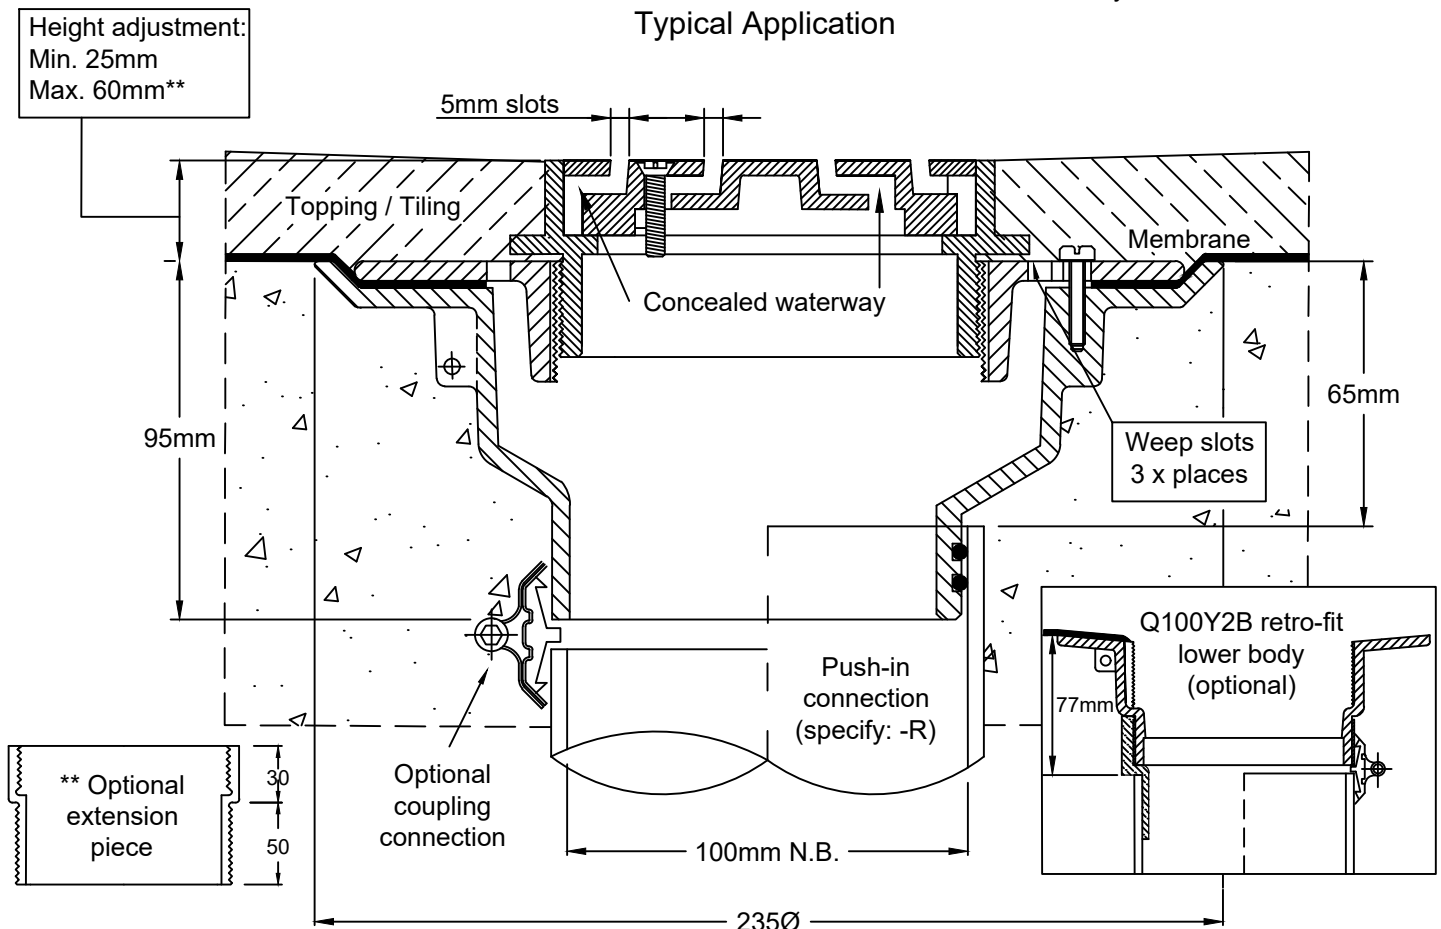

Typical Application

Speciality Plumbing Supplies Pty Ltd

Tel: (02) 9417 1900 Fax: (02) 9417 0108 E-mail: info@spsdrains.com.au