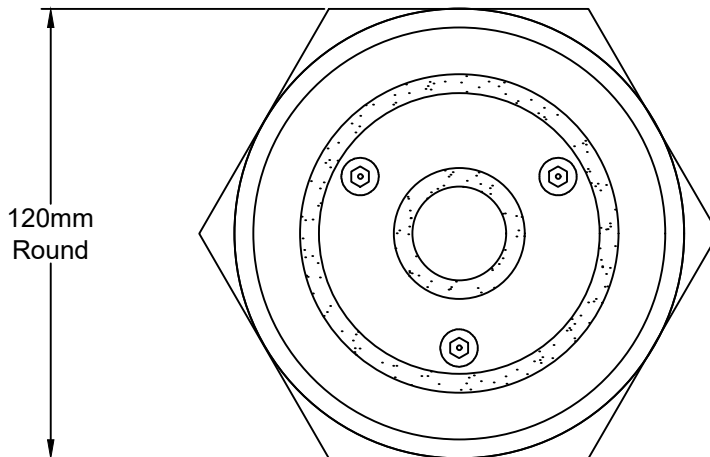

SPS 120mm Round Prison Floor Waste (100mm Vari-Level) "ACR"

Specification codes:

R120S-ACR/E (304 SS grate with PVC adapter *Not shown*)

R120S-ACR/C (with C100A cast iron "deluxe" lower body)

R120S-ACR/Q (with Q100Y2B cast iron retro-fit body)

- Heavy-duty, long-lasting all-304 stainless steel floor waste assembly.
- New "Anti-Crocodile-Roll" features, including concealed waterways with no anchor points.
- Includes "Pin-Hex" style security screws. Other versions optional, including "Torx" and "Snake-eye" style.
- C100A CI "deluxe" lower body with reversible clamp collar.
- Q100Y2B retro-fit lower body for in-slab leak control