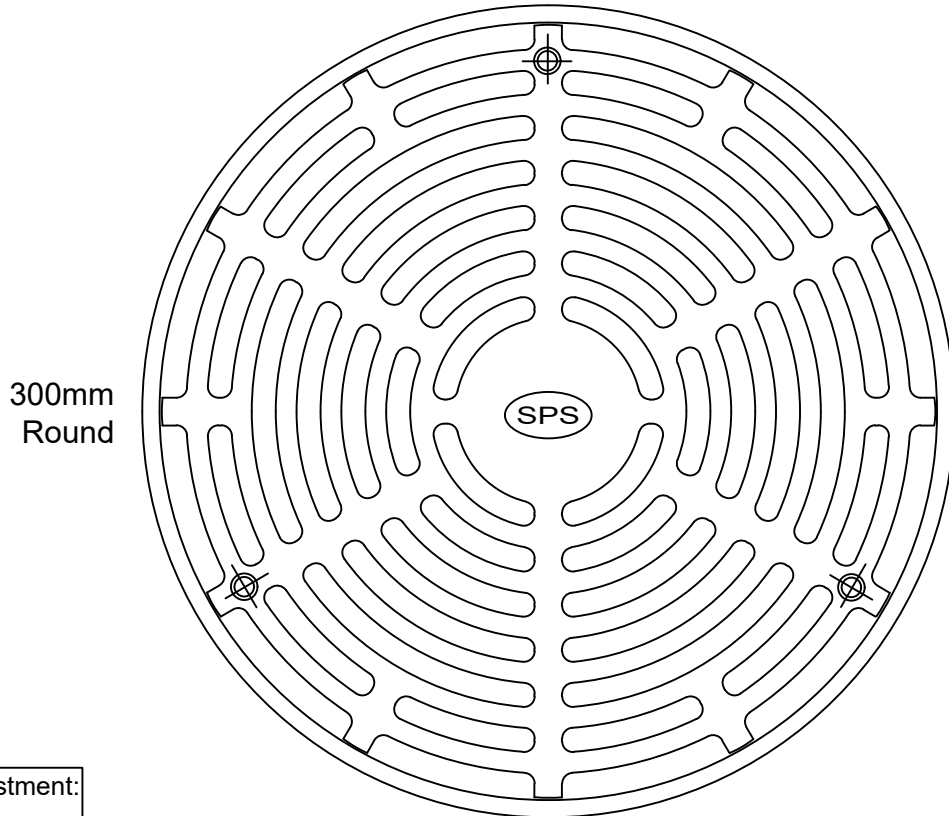

SPS 300mm Round Vari-Level Floor Drain With Side-Outlet Lower Body

Specification codes:
 R300D/C109 (galvanised ductile iron grate, CI lower body)
 R300S/C109 (satin 316 SS grate, CI lower body)
 Side outlet - "C109" = 100mm; "C89" = 80mm

100mm outlet
 80mm outlet

- Height-adjustable grate assembly.
- Available in galvanised ductile iron and 316 stainless steel.
- CI "Truflo" side-outlet lower body with 150mm BSP reversible clamp collar.
- Load tested to Class C of AS3996-2006.