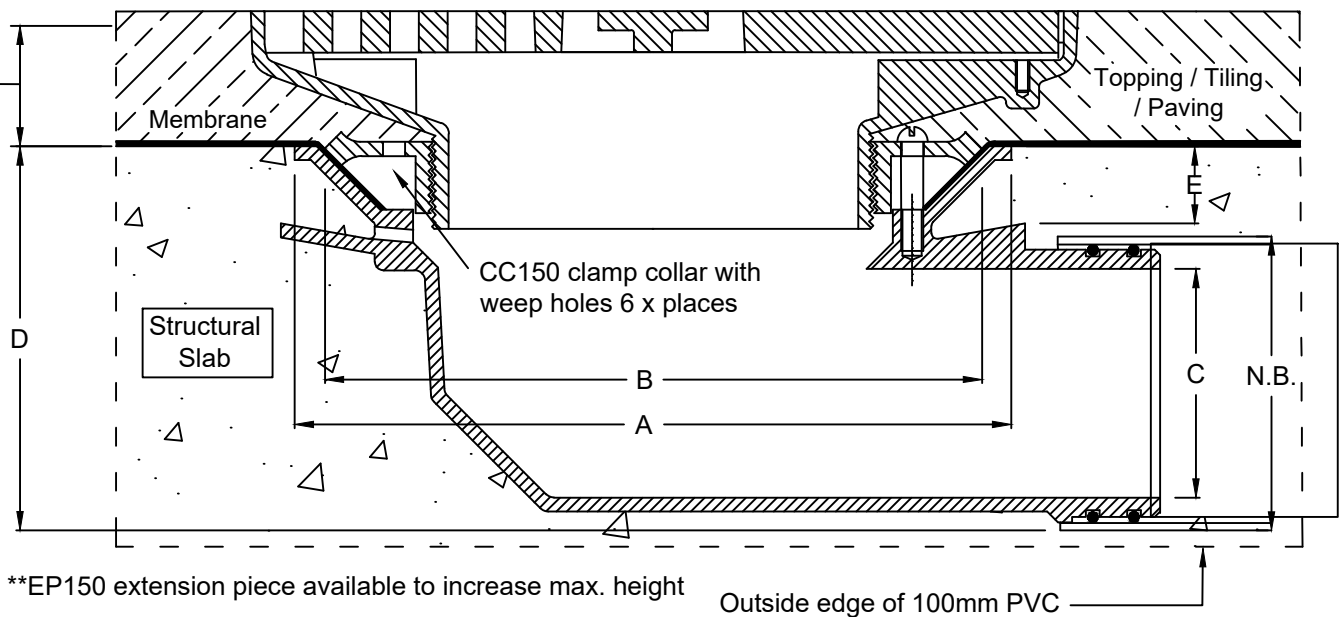

SPS 300mm Round Vari-Level Floor Drain With Side-Outlet Lower Body

Specification codes:
 R300D/C109 (galvanised ductile iron grate, CI lower body)
 R300S/C109 (satin 316 SS grate, CI lower body)
 Side outlet - "C109" = 100mm; "C89" = 80mm

100mm outlet
 80mm outlet

- Height-adjustable grate assembly.
- Available in galvanised ductile iron and 316 stainless steel.
- CI "Truflo" side-outlet lower body with 150mm BSP reversible clamp collar.
- Load tested to Class C of AS3996-2006.

Height adjustment:
 Min. 50mm
 Max. 90mm**

Typical Application

N.B.	A	B	C	D	E
80	260	240	62	115	28
100	260	240	83	140	28

Speciality Plumbing Supplies Pty Ltd

Tel: (02) 9417 1900 Fax: (02) 9417 0108 E-mail: info@spsdrains.com.au