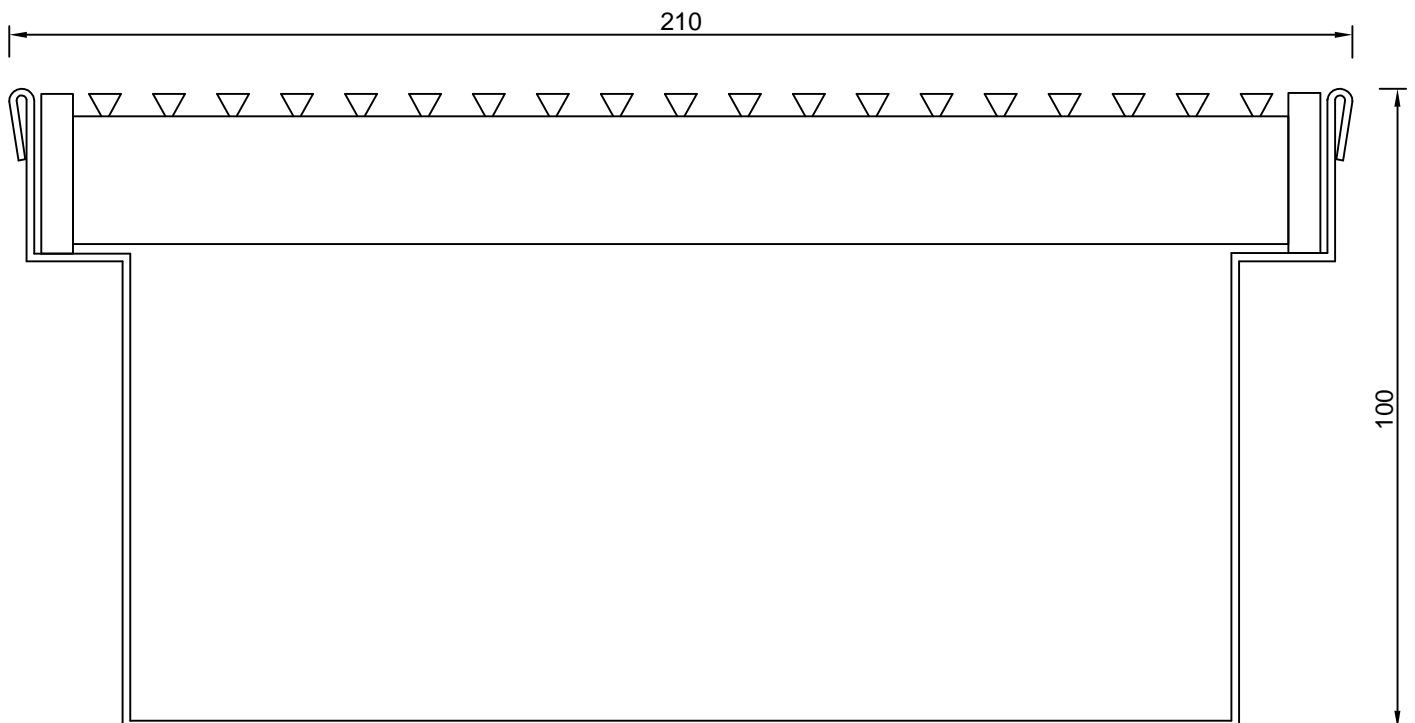

SPS Stainless 200mm Wide Crushed Edge Channel with Heel-guard Grate

Specification codes:

SSCE20050H (210mm Wide x 50mm Deep)

SSCE200100H (210mm Wide x 100mm Deep)

All made to length

Suggested applications:

- External Drainage
- Pool Drainage
- Pathway Drainage

Outlets available - 44mm, 76mm, 89mm,
Basket Trap Outlet

**Non-Slip grates available use code:
SSCE20050HN or SSCE200100HN*

Speciality Plumbing Supplies Pty Ltd