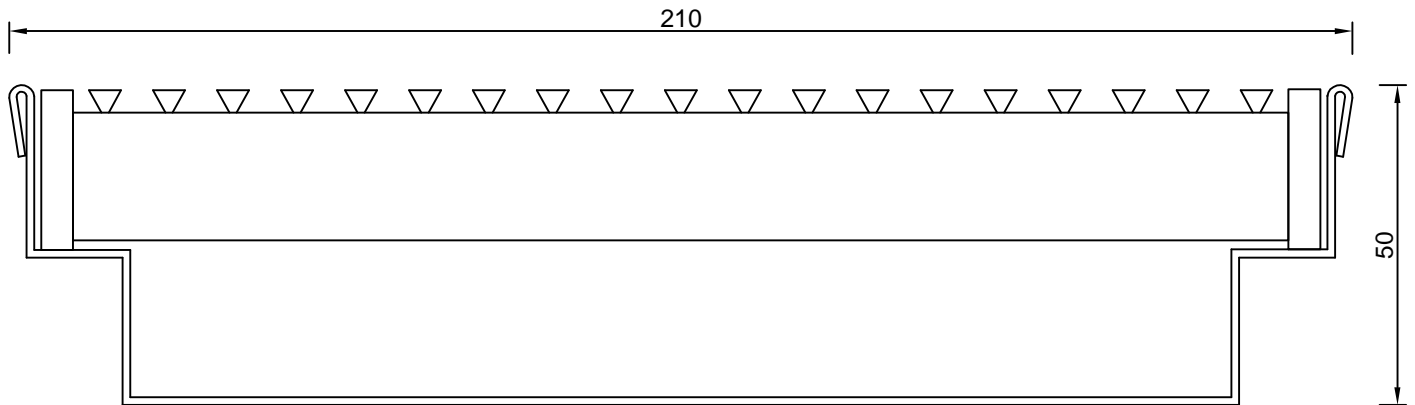

SPS Stainless 200mm Wide Crushed Edge Channel with Heel-guard Grate

Specification codes:

SSCE20050H (210mm Wide x 50mm Deep)

SSCE200100H (210mm Wide x 100mm Deep)

All made to length

Suggested applications:

- External Drainage
- Pool Drainage
- Pathway Drainage

Outlets available - 44mm, 76mm, 89mm,
Basket Trap Outlet

**Non-Slip grates available use code:
SSCE20050HN or SSCE200100HN*

Speciality Plumbing Supplies Pty Ltd