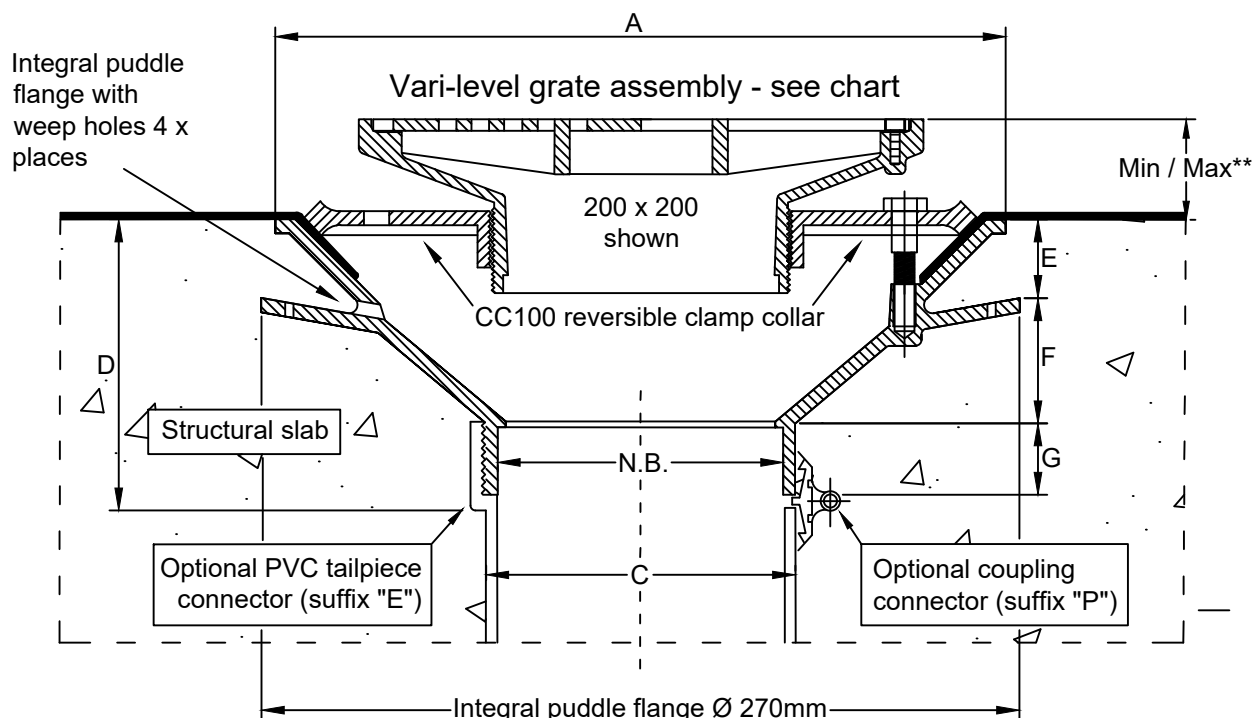

# SPS 100mm Truflo Vari-Level Floor Drains

Further to page 1.01 - the 100mm Truflo RWO can be converted into a vari-level drain body with a CC100 reversible clamp collar. The following 100mm BSP grate assemblies can then be installed:

	316SS	304SS	Ni-Br	Bronze	Height Adjustment Min / Max**
130mm Round	R130S	R130S4	n/a	n/a	20mm / 50mm
130mm Square	Q130S	Q130S4	n/a	n/a	20mm / 50mm
130mm Square*	Q130SQ	Q130SQ4	n/a	n/a	20mm / 50mm
150mm Round	R150S	R150S4	R150N	R150G	25mm / 60mm
150mm Square	Q150S	Q150S4	Q150N	Q150G	25mm / 60mm
150mm Square*	Q150SQ	Q150SQ4	n/a	n/a	25mm / 60mm
200mm Square	Q200S	Q200S4	Q200N	Q200G	30mm / 70mm
200mm Square*	Q200SQ	Q200SQ4	n/a	n/a	30mm / 70mm
225mm Round	R225S	R225S4	R225N	n/a	30mm / 70mm

\* = grid pattern

\*\* = EP100 extension piece available to extend height

N.B	A	B	C	D	E	F	G
100	260	240	103	106	28	45	25

**Speciality Plumbing Supplies Pty Ltd**

Tel: (02) 9417 1900 Fax: (02) 9417 0108 E-mail: info@spsdrains.com.au