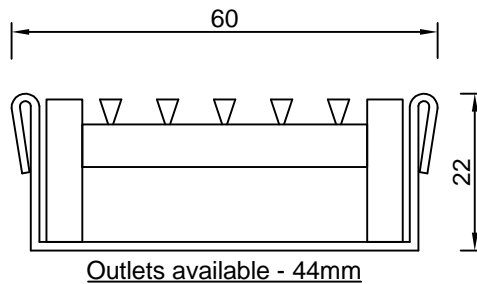

SPS Stainless 22mm Flat Bottom Channel with Heel-guard Grate

Specification codes:

SSFB6022H (60mm Wide x 22mm Deep)

SSFB8522H (85mm Wide x 22mm Deep)

SSFB11022H (110mm Wide x 22mm Deep)

All available made to length or in modular kits

Suggested applications:

- Shower Drainage
- External Doorways
- Alfresco Areas

Speciality Plumbing Supplies Pty Ltd

Tel: (02) 9417 1900 Fax: (02) 9417 0108 E-mail: info@spsdrains.com.au