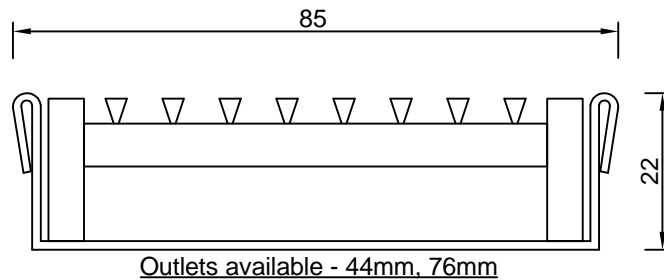

SPS Stainless 22mm Flat Bottom Channel with Heel-guard Grate

Specification codes:

SSFB6022H (60mm Wide x 22mm Deep)

SSFB8522H (85mm Wide x 22mm Deep)

SSFB11022H (110mm Wide x 22mm Deep)

All available made to length or in modular kits

Suggested applications:

- Shower Drainage
- External Doorways
- Alfresco Areas

Speciality Plumbing Supplies Pty Ltd

Tel: (02) 9417 1900 Fax: (02) 9417 0108 E-mail: info@spsdrains.com.au