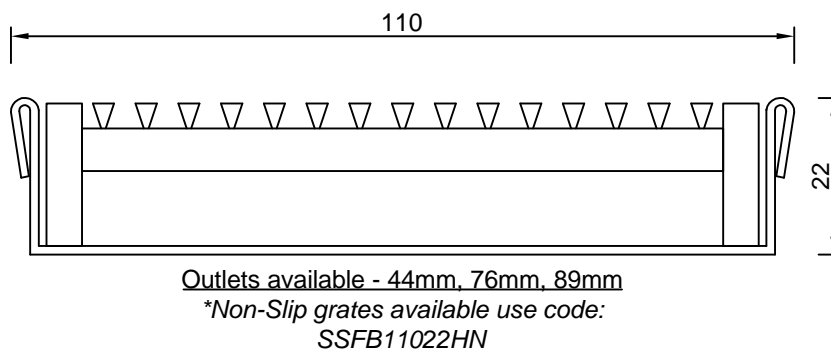

SPS Stainless 22mm Flat Bottom Channel with Heel-guard Grate

Specification codes:

SSFB6022H (60mm Wide x 22mm Deep)

SSFB8522H (85mm Wide x 22mm Deep)

SSFB11022H (110mm Wide x 22mm Deep)

All available made to length or in modular kits

Suggested applications:

- Shower Drainage
- External Doorways
- Alfresco Areas

Speciality Plumbing Supplies Pty Ltd

Tel: (02) 9417 1900 Fax: (02) 9417 0108 E-mail: info@spsdrains.com.au