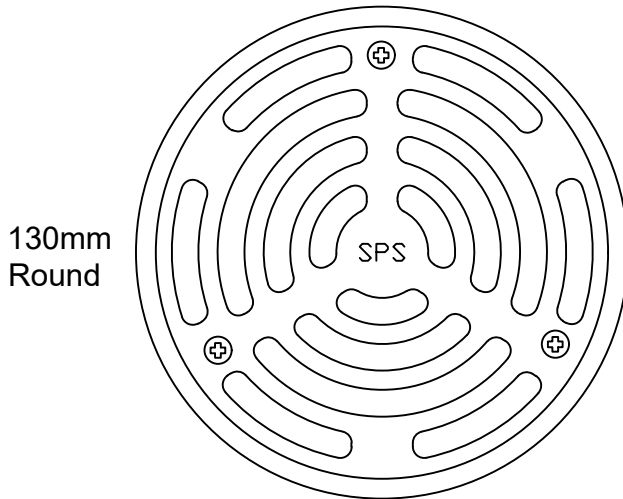

# SPS 130mm Round Vari-Level Side Outlet Drain

## 65/50mm outlet

Specification code:

R130S4/C90 (polished 304 stainless steel, ABS lower body)

R130S/C90 (satin 316 stainless steel grate, ABS lower body)

130mm  
Round

- Round grate assembly available in polished 304 or satin 316 stainless steel.
- ABS 90° Body and Reversible Membrane Clamp Collar with female 65mm BSP thread.

Outlet pushes into 65mm PVC or copper with o-ring connection, or connects to 50mm PVC/HDPE with no-hub coupling.

N.B.	A	B	C	D
50	100	40	180	200
65	105	37	180	200

\*For flow rate data please refer to appendix.