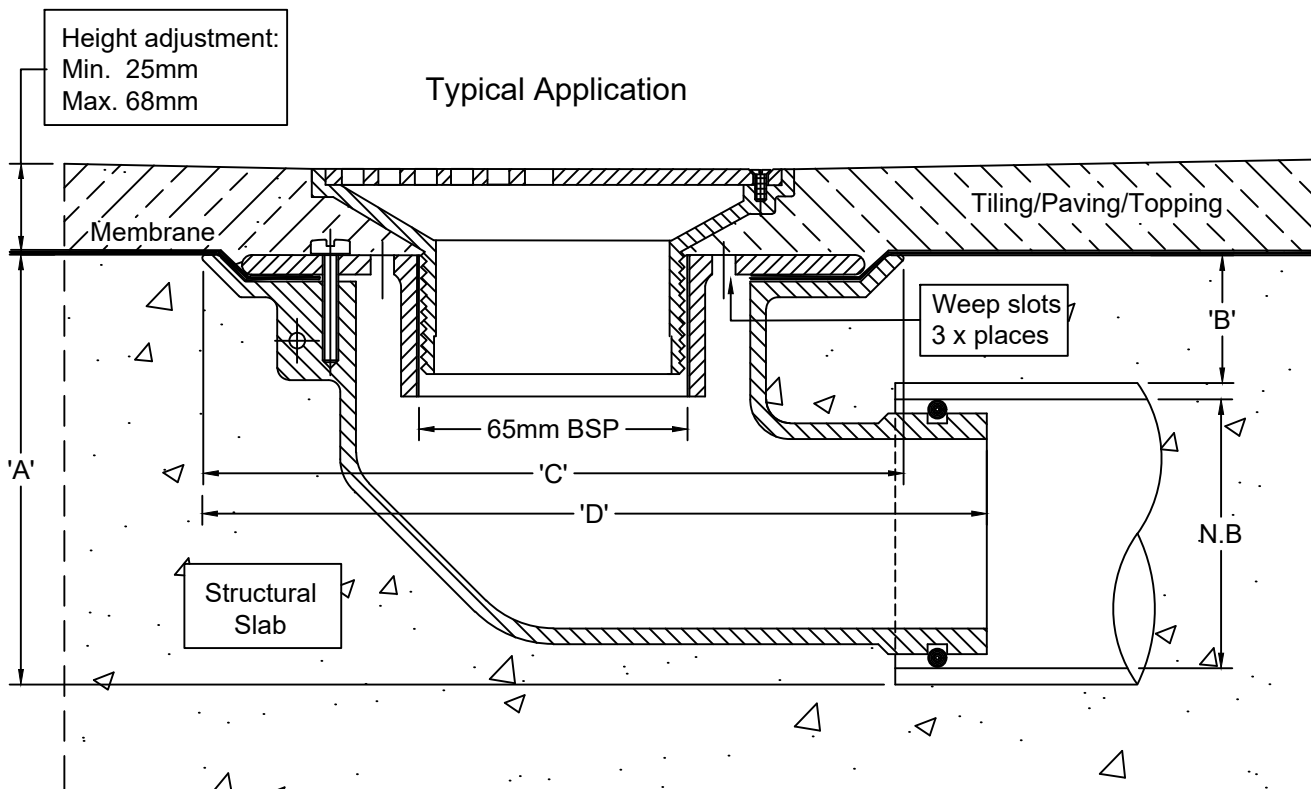

# SPS 130mm Round Vari-Level Side Outlet Drain

## 65/50mm outlet

Specification code:

R130S4/C90 (polished 304 stainless steel, ABS lower body)

R130S/C90 (satin 316 stainless steel grate, ABS lower body)

130mm  
Round

- Round grate assembly available in polished 304 or satin 316 stainless steel.
- ABS 90° Body and Reversible Membrane Clamp Collar with female 65mm BSP thread.

Outlet pushes into 65mm PVC or copper with o-ring connection, or connects to 50mm PVC/HDPE with no-hub coupling.

N.B.	A	B	C	D
50	100	40	180	200
65	105	37	180	200

\*For flow rate data please refer to appendix.