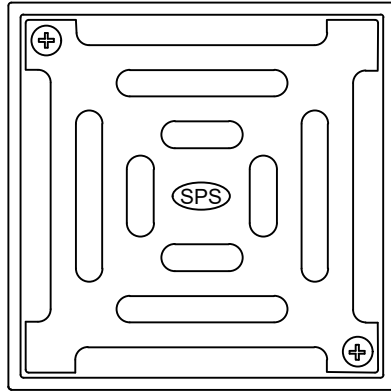

SPS 100x50mm Special Drop-in Balcony Drain

Specification codes:

R100S2 (Round 316 stainless steel grate)

Q100S2 (Square 316 stainless steel grate)

100mm
Square

100mm
Round

- Round or square grate available in 316 stainless steel. 304 stainless steel non-stock option.
- 50mm spigot drops inside 65mm pipe after liquid membrane has been applied into pipe.
- To be employed only with the approval of the waterproofing contractor.
- Extra precautions must be employed to prevent tile bedding / grout from blocking the outlet.