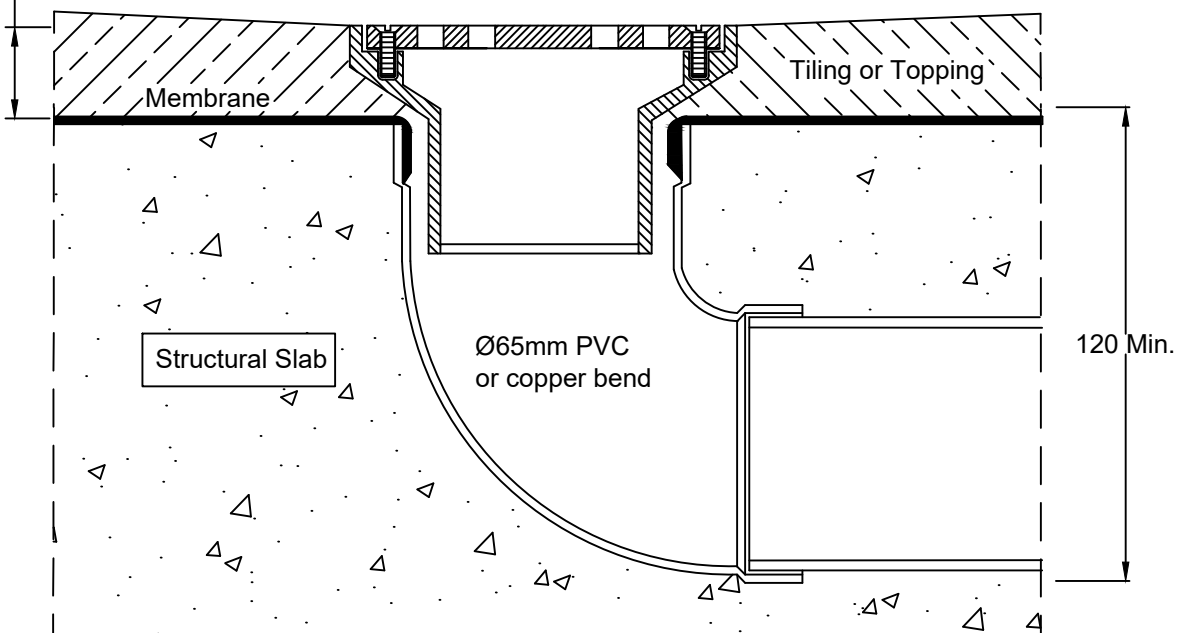

SPS 100x50mm Special Drop-in Balcony Drain

Specification codes:

R100S2 (Round 316 stainless steel grate)

Q100S2 (Square 316 stainless steel grate)

100mm
Square

100mm
Round

- Round or square grate available in 316 stainless steel. 304 stainless steel non-stock option.
- 50mm spigot drops inside 65mm pipe after liquid membrane has been applied into pipe.
- To be employed only with the approval of the waterproofing contractor.
- Extra precautions must be employed to prevent tile bedding / grout from blocking the outlet.

Min. Height 20mm

Typical Application

Speciality Plumbing Supplies Pty Ltd

Tel: (02) 9417 1900 Fax: (02) 9417 0108 E-mail: info@spsdrains.com.au