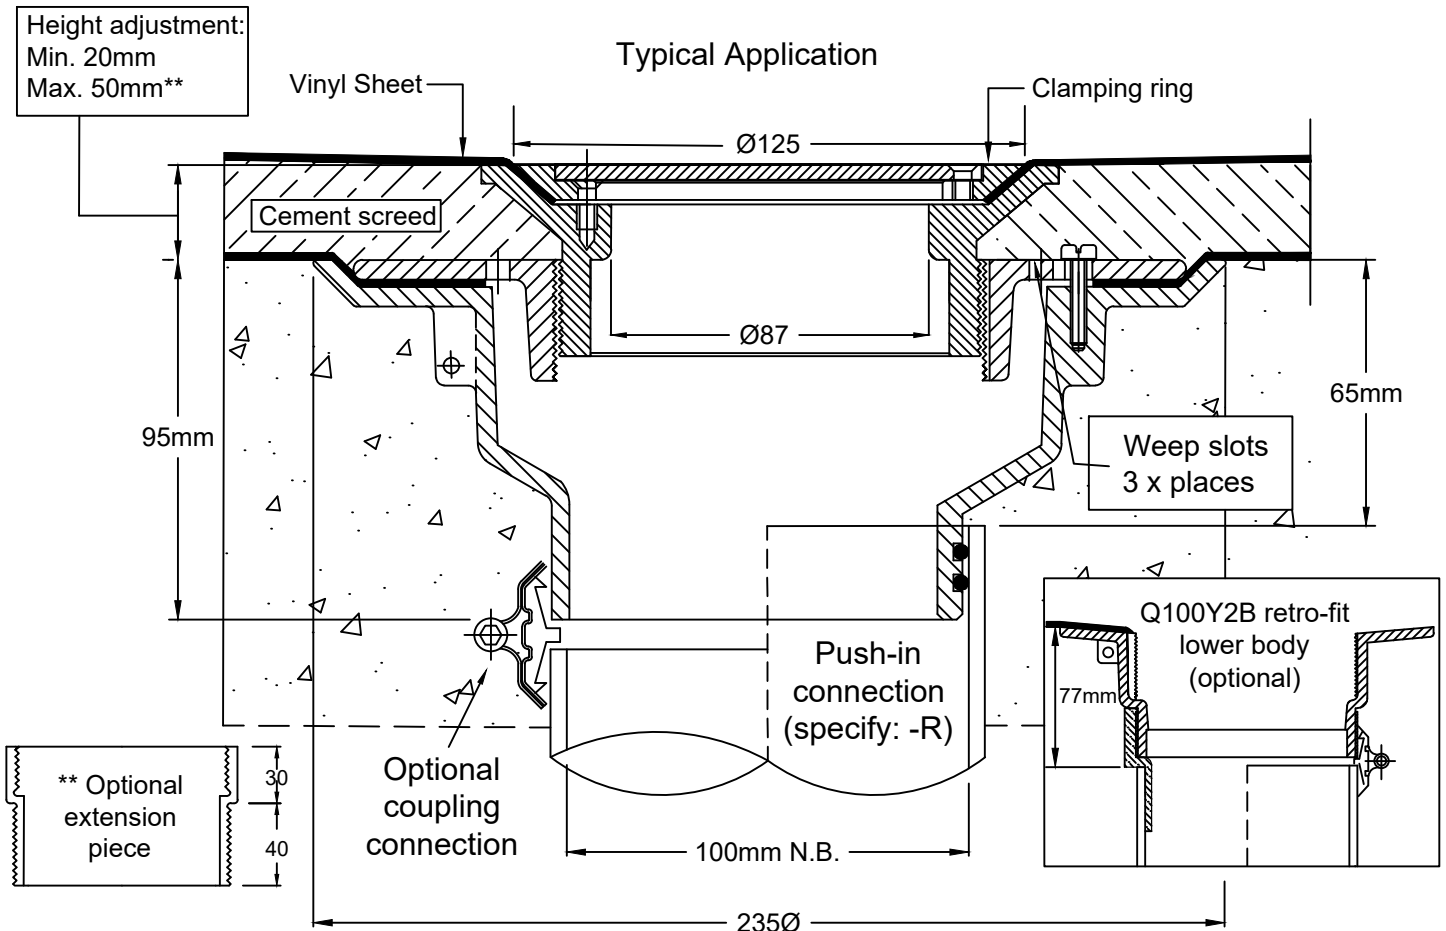

# SPS 100mm Ultra Compact Vari-Level Sheet Vinyl Floor Cleanout - Ø125mm Inlet

Specification codes:

LG810SP4/C (304 SS vinyl floor cleanout, CI lower body)

LG810SP6/C (316 SS top, 304 SS drain body, CI lower body)

\* for retro-fit body use "/Q" instead of "/C"

- Height-adjustable vinyl floor cleanout assembly.
- Vinyl floor body available in 304 stainless steel; 316 stainless steel available by special order.
- Ring & cover available in polished 304 stainless steel; 316 stainless steel available by special order.
- C100A CI "deluxe" lower body with reversible clamping collar ("/C").
- Q100Y optional CI retro fit lower body fits inside 150mmØ core hole ("/Q").