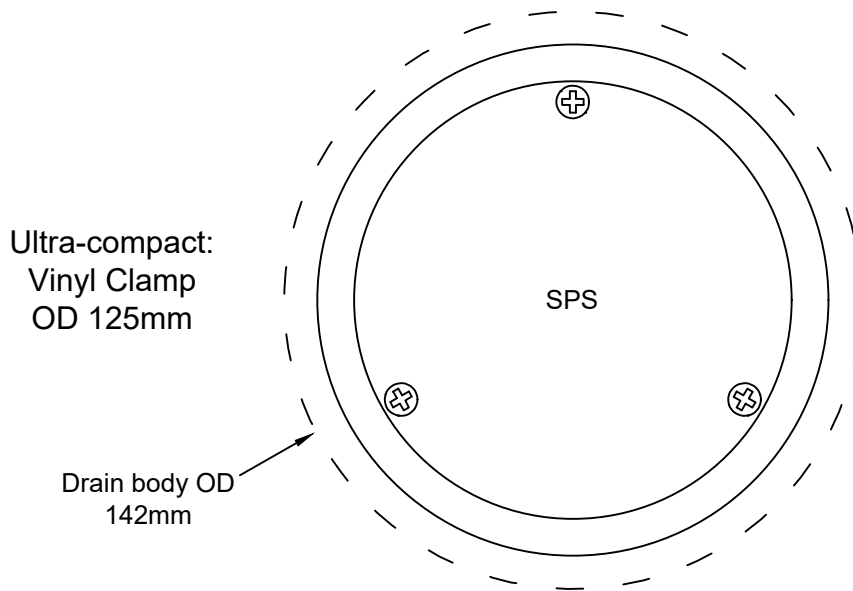

# SPS 100mm Ultra Compact Vari-Level Sheet Vinyl Floor Cleanout - Ø125mm Inlet

Specification codes:

LG810SP4/C (304 SS vinyl floor cleanout, CI lower body)

LG810SP6/C (316 SS top, 304 SS drain body, CI lower body)

\* for retro-fit body use "/Q" instead of "/C"

- Height-adjustable vinyl floor cleanout assembly.
- Vinyl floor body available in 304 stainless steel; 316 stainless steel available by special order.
- Ring & cover available in polished 304 stainless steel; 316 stainless steel available by special order.
- C100A CI "deluxe" lower body with reversible clamping collar ("/C").
- Q100Y optional CI retro fit lower body fits inside 150mmØ core hole ("/Q").