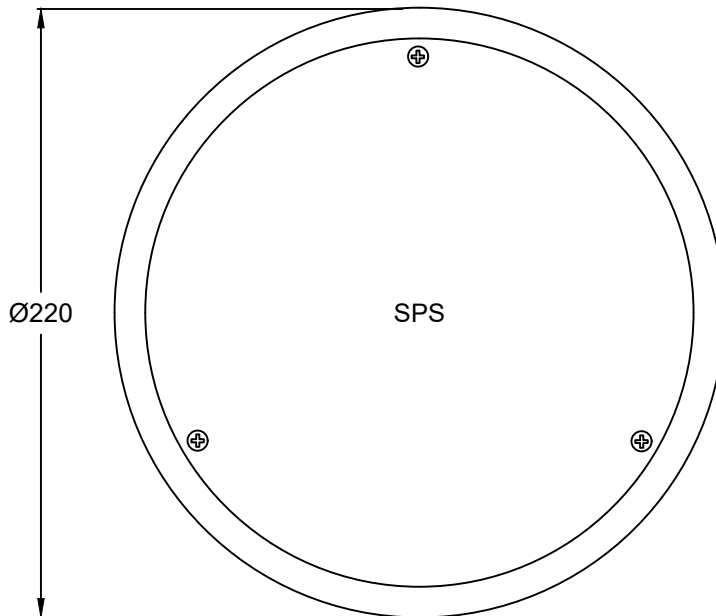

SPS 220/150mm Sheet Vinyl Floor Cleanout (Vari-Level)

150mm Outlet or 100mm Outlet

Specification codes:

LG150SP/C150 (Polished 304 Stainless steel)

LG150SPN/C150 (Non-slip 304 stainless steel)

- includes cast iron "Truflo" lower body assembly

* for 316 stainless steel use suffix "6" eg "LG150SP6/C150"

* for 100mm outlet, use suffix "C100" instead of "C150"

- Height-adjustable vinyl floor cleanout assembly.
- Drain body available in 304 stainless steel. 316 stainless steel available by special order.
- Lid available in polished or non-slip 304 stainless steel. 316 stainless steel available by special order.
- 150 or 100mm "Truflo" CI lower body with 150mm clamp collar.