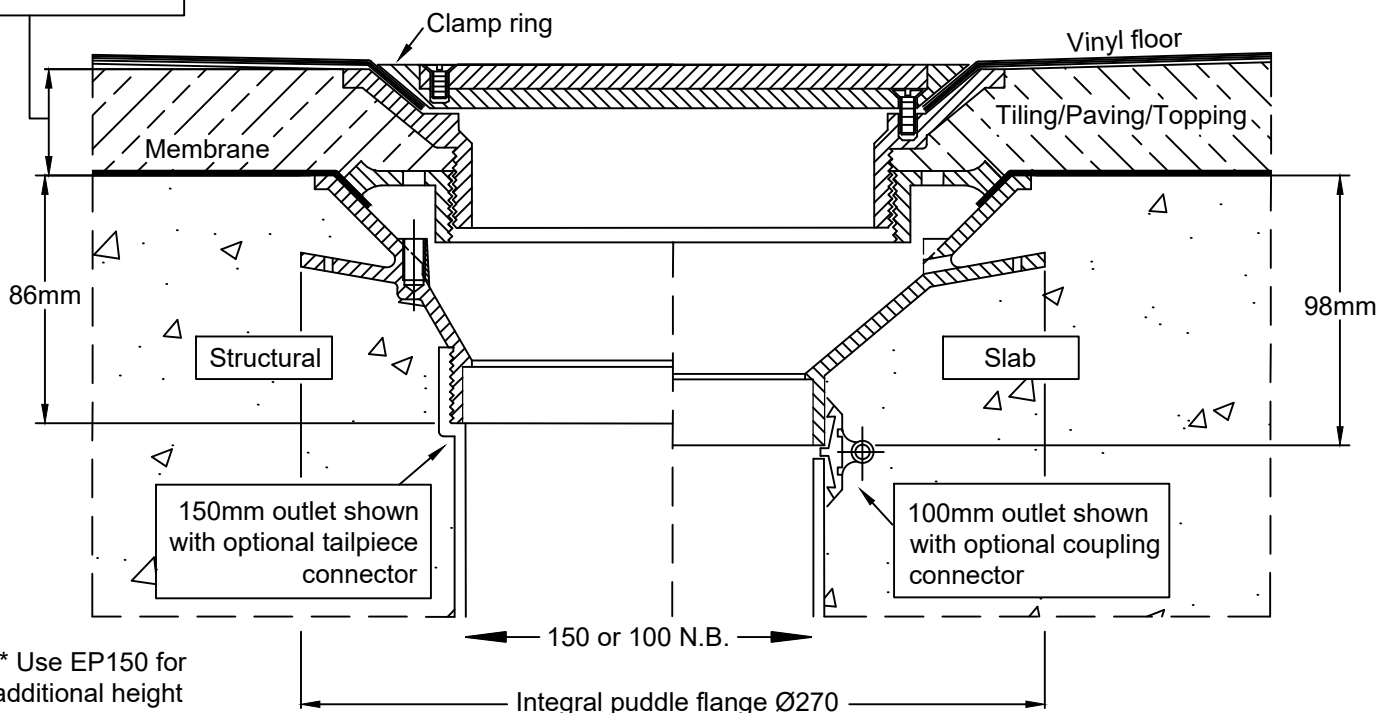

SPS 220/150mm Sheet Vinyl Floor Cleanout (Vari-Level)

150mm Outlet or 100mm Outlet

Specification codes:

LG150SP/C150 (Polished 304 Stainless steel)

LG150SPN/C150 (Non-slip 304 stainless steel)

- includes cast iron "Truflo" lower body assembly

* for 316 stainless steel use suffix "6" eg "LG150SP6/C150"

* for 100mm outlet, use suffix "C100" instead of "C150"

- Height-adjustable vinyl floor cleanout assembly.
- Drain body available in 304 stainless steel. 316 stainless steel available by special order.
- Lid available in polished or non-slip 304 stainless steel. 316 stainless steel available by special order.
- 150 or 100mm "Truflo" CI lower body with 150mm clamp collar.

Height adjustment:
Min. 28mm
Max. 72mm**

Typical Application

Speciality Plumbing Supplies Pty Ltd

Tel: (02) 9417 1900 Fax: (02) 9417 0108 E-mail: info@spsdrains.com.au