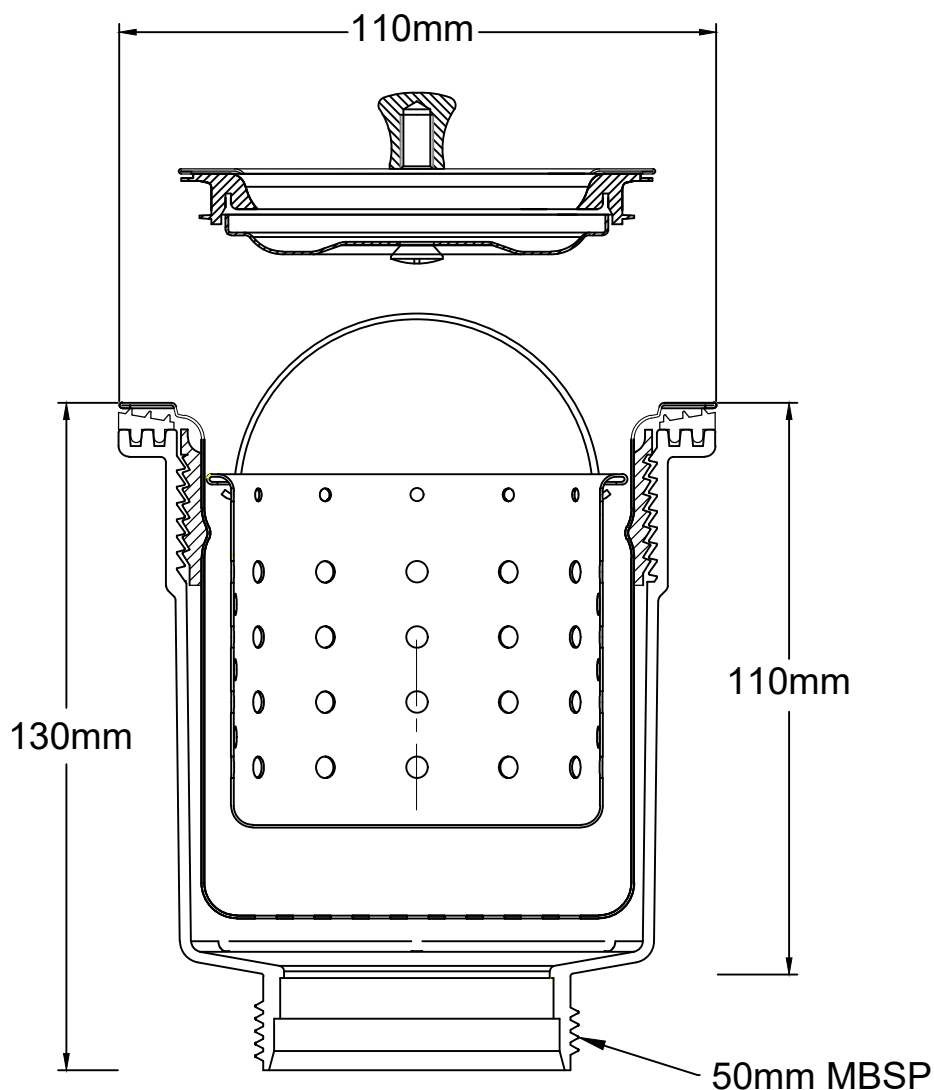

SPS In Sink Basket Arrestor - 90mm 50mm MBSP outlet

Specification code:

ISW90T (304 stainless steel and ABS assembly) complete with plug and seals, 50mm MBSP outlet

- WaterMark approved
- Includes 304 stainless steel removable basket and fixed strainer
- Complete with removable plug
- Suits 90mm sink waste cut out.