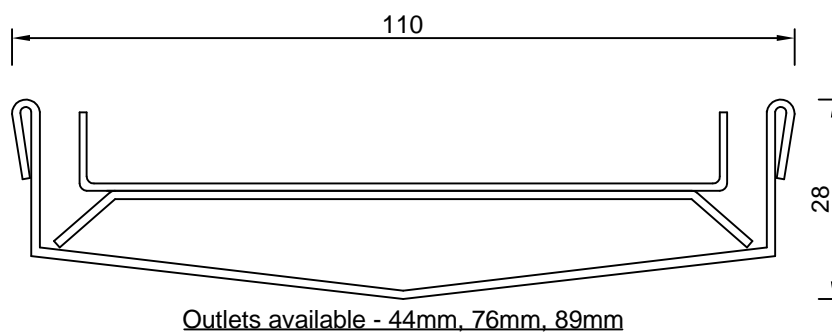

SPS Stainless 28mm V-Channel with Tile Insert Grate

Specification codes:

SSVC8528T (85mm Wide x 28mm Deep)

SSVC11028T (110mm Wide x 28mm Deep)

All available made to length or in modular kits

Suggested applications:

- Shower Drainage
- Bathroom Drainage

Speciality Plumbing Supplies Pty Ltd

Tel: (02) 9417 1900 Fax: (02) 9417 0108 E-mail: info@spsdrains.com.au

10.08