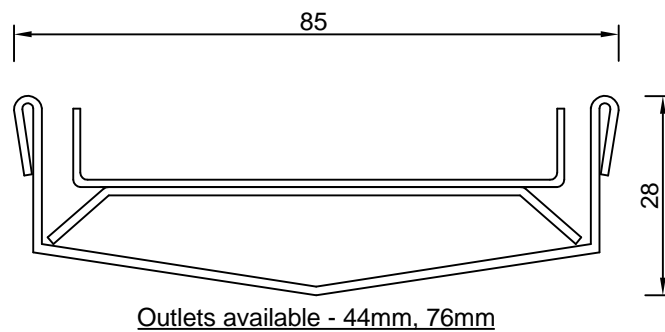

SPS Stainless 28mm V-Channel with Tile Insert Grate

Specification codes:

SSVC8528T (85mm Wide x 28mm Deep)

SSVC11028T (110mm Wide x 28mm Deep)

All available made to length or in modular kits

Suggested applications:

- Shower Drainage
- Bathroom Drainage

Speciality Plumbing Supplies Pty Ltd

Tel: (02) 9417 1900 Fax: (02) 9417 0108 E-mail: info@spsdrains.com.au

10.08