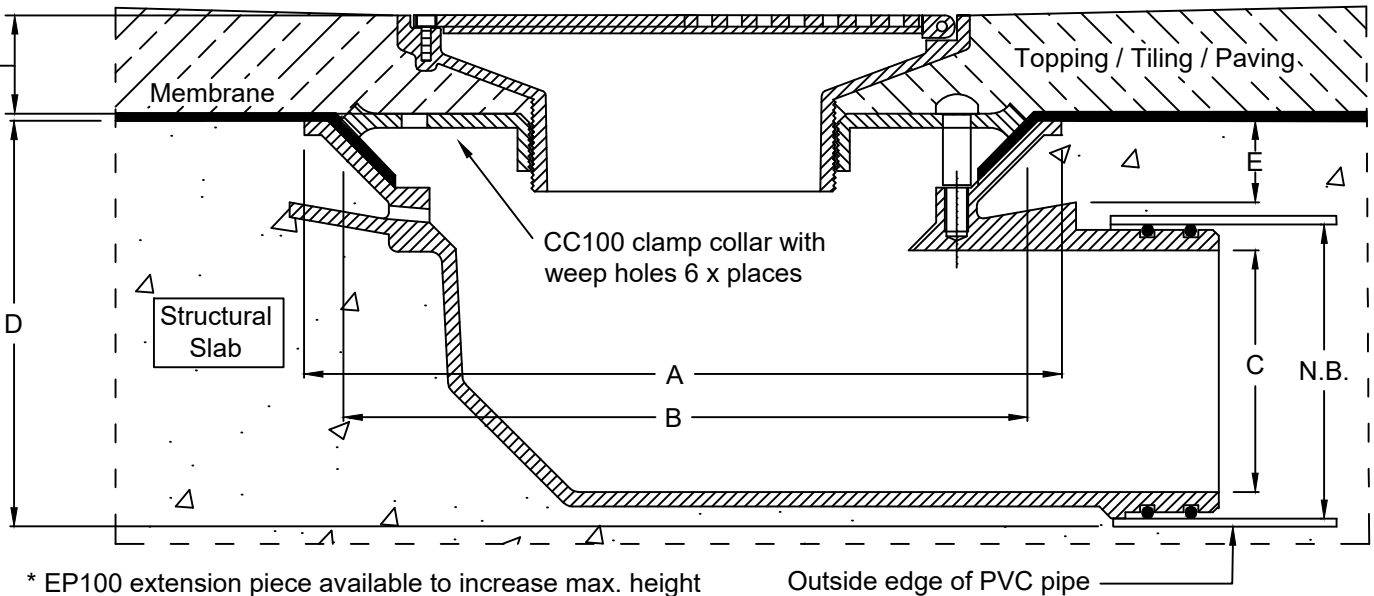

SPS 200mm Square Vari-Level Floor Drain With Side-Outlet Lower Body

Specification codes:

Q200G/C109 (bronze grate, CI lower body) *special order*
 Q200N/C109 (nickel bronze grate, CI lower body) *special order*
 Q200S4/C109 (polished 304SS grate, CI lower body)
 Q200S/C109 (satin 316 SS grate, CI lower body)
 Side outlet - "C109" = 100mm; "C89" = 80mm

100mm outlet
 80mm outlet

High-heel friendly pattern (6mm gaps)

- Height-adjustable hinged grate assembly.
- Available in polished 304 and satin 316 stainless steel. Bronze and nickel-bronze available by special order only.
- CI "Truflo" side-outlet lower body with 100mm BSP reversible clamp collar.

Height adjustment:
 Min. 30mm
 Max. 70mm

Typical Application

N.B.	A	B	C	D	E
80	260	240	62	115	28
100	260	240	83	140	28

Speciality Plumbing Supplies Pty Ltd

Tel: (02) 9417 1900 Fax: (02) 9417 0108 E-mail: info@spsdrains.com.au