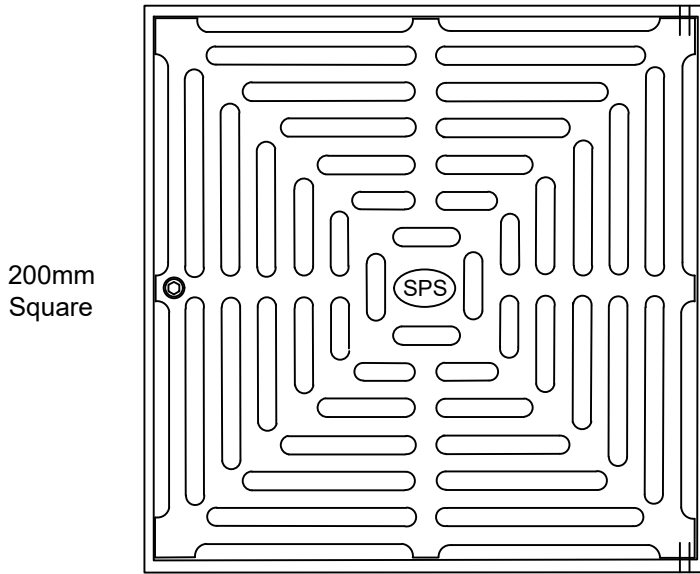

SPS 200mm Square Vari-Level Floor Drain With Side-Outlet Lower Body

Specification codes:

Q200G/C109 (bronze grate, CI lower body) *special order*
 Q200N/C109 (nickel bronze grate, CI lower body) *special order*
 Q200S4/C109 (polished 304SS grate, CI lower body)
 Q200S/C109 (satin 316 SS grate, CI lower body)
 Side outlet - "C109" = 100mm; "C89" = 80mm

100mm outlet
 80mm outlet

High-heel friendly pattern (6mm gaps)

- Height-adjustable hinged grate assembly.
- Available in polished 304 and satin 316 stainless steel. Bronze and nickel-bronze available by special order only.
- CI "Truflo" side-outlet lower body with 100mm BSP reversible clamp collar.

Height adjustment:
 Min. 30mm
 Max. 70mm

Typical Application

N.B.	A	B	C	D	E
80	260	240	62	115	28
100	260	240	83	140	28

Speciality Plumbing Supplies Pty Ltd

Tel: (02) 9417 1900 Fax: (02) 9417 0108 E-mail: info@spsdrains.com.au