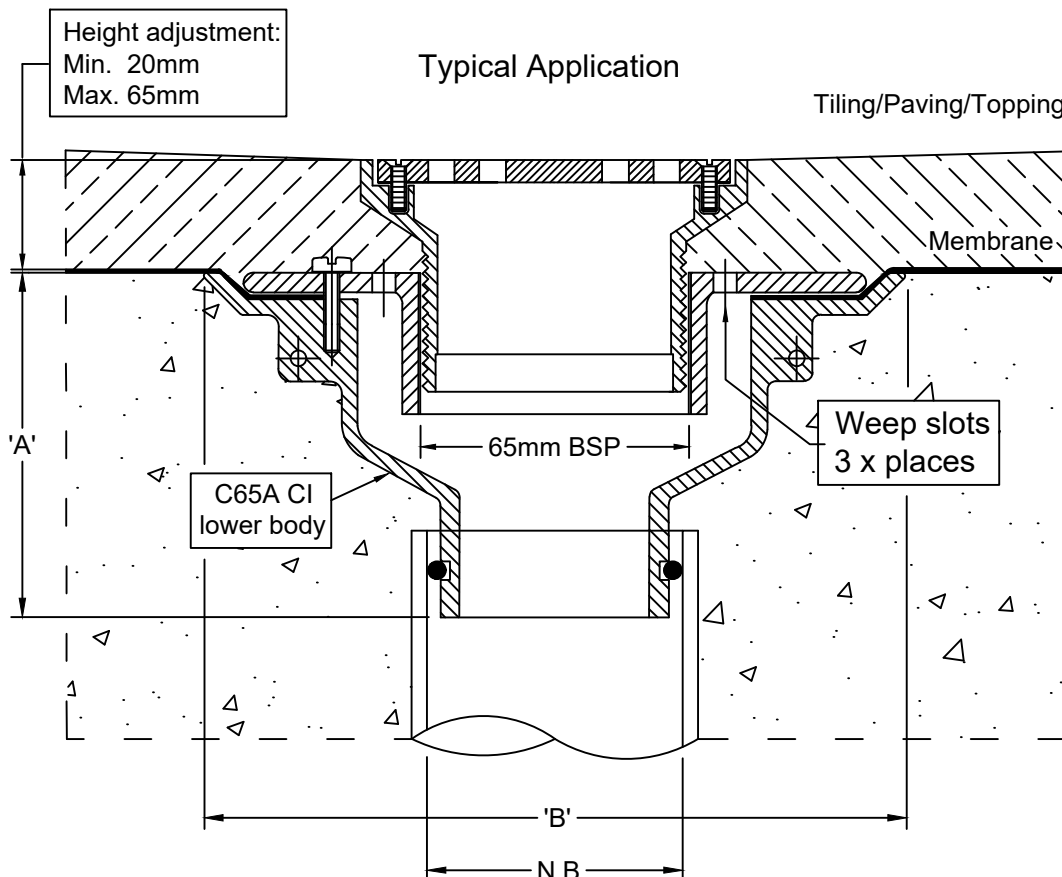

# SPS 100mm Round Vari-Level Vertical Drain

## 65/50mm Outlet

**Specification code:**

- R100G/C65 (bronze grate, CI lower body) \*special order\*
- R100N/C65 (nickel bronze grate, CI lower body) \*special order\*
- R100S4/C65 (polished 304 stainless steel grate, CI lower body)
- R100S/C65 (satin 316 stainless steel grate, CI lower body)

100mm  
Round

- Round grate available in polished 304 & satin 316 Stainless Steel. Bronze and nickel-bronze available by special order.
- Cast iron lower body and reversible membrane clamp collar with female 65mm BSP thread.

Outlet pushes into 65mm PVC or copper with o-ring connection, or connects to 50mm PVC / HDPE with no-hub coupling.

N.B.	A	B
50	90	180
65	60	180

**Speciality Plumbing Supplies Pty Ltd**

Tel: (02) 9417 1900 Fax: (02) 9417 0108 E-mail: info@spsdrains.com.au