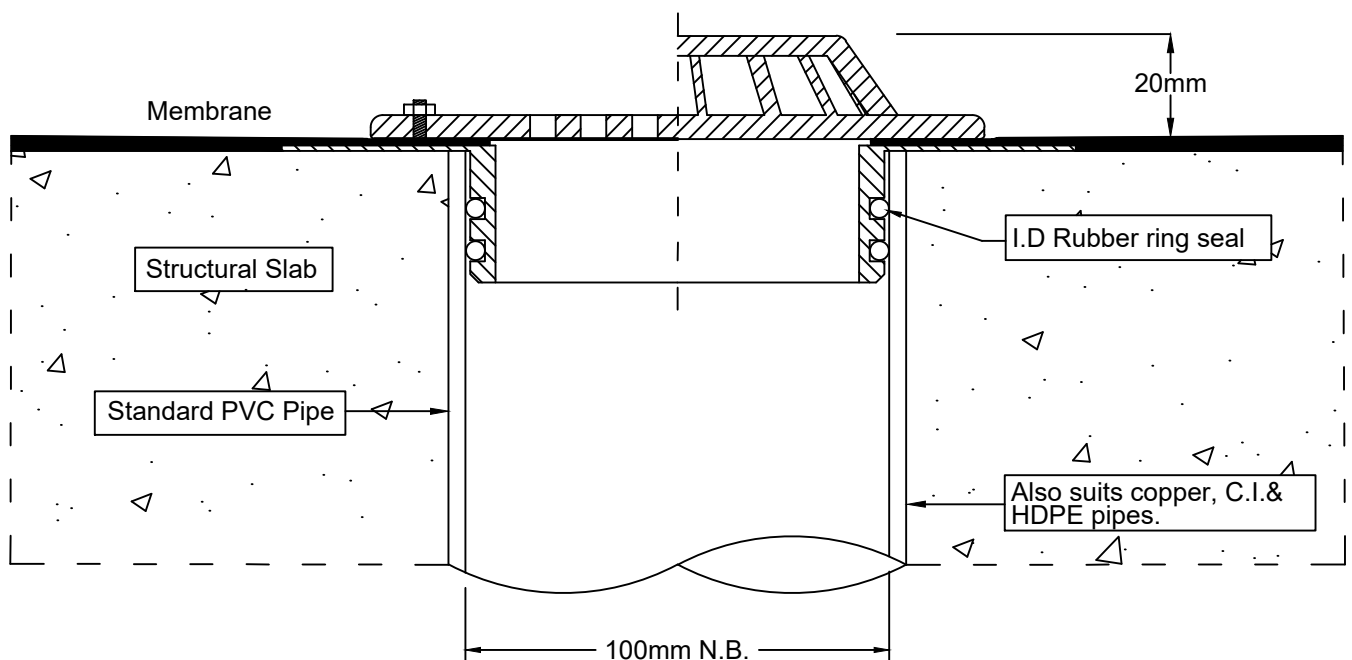

# SPS 100mm Retro-fit Dome/Flat Grate & Flange

Specification code:  
RC100AD (304 s/s flange, aluminium dome)  
RC100AF (304 s/s flange, aluminium flat grate)

Typical Application

**Speciality Plumbing Supplies Pty Ltd**