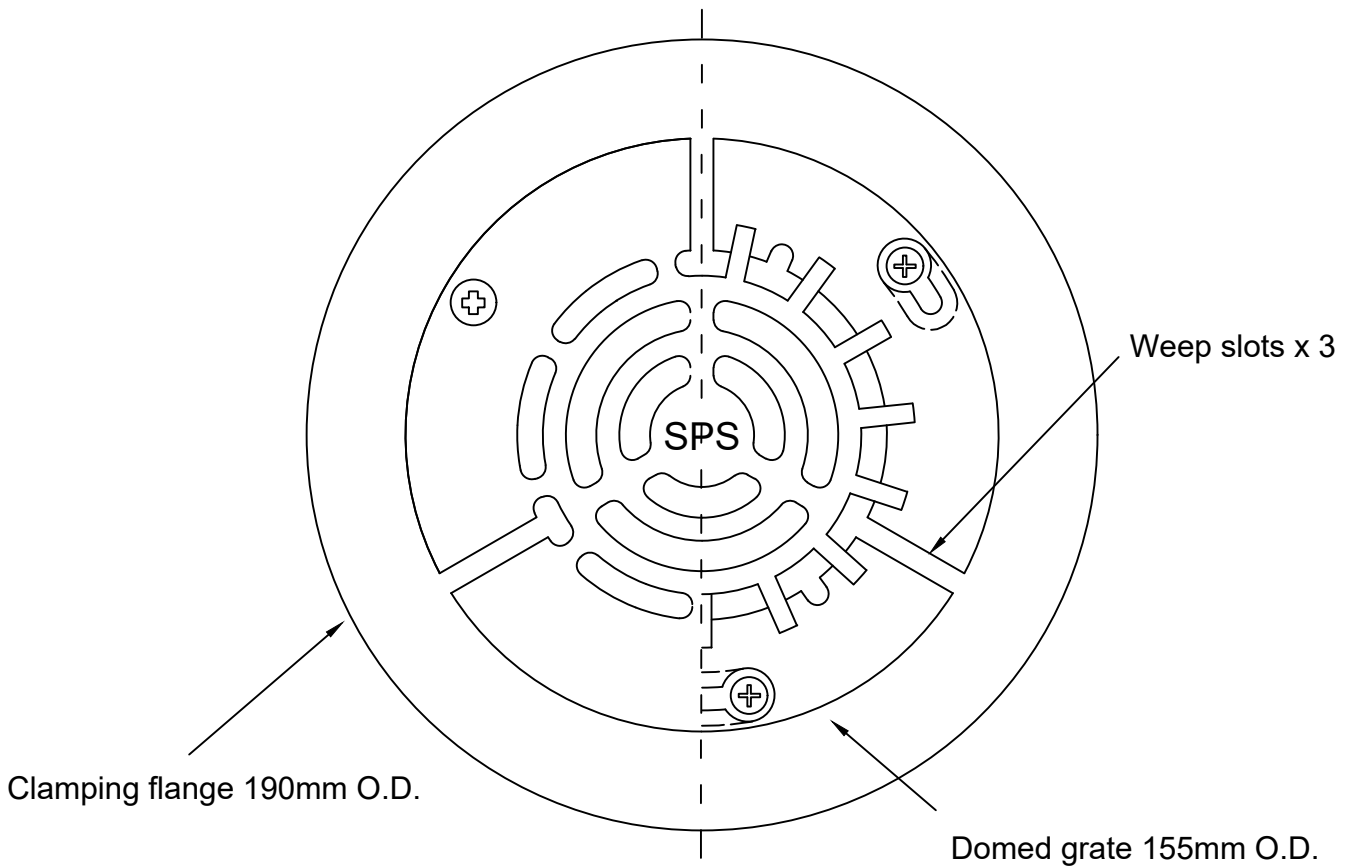

# SPS 100mm Retro-fit Dome/Flat Grate & Flange

Specification code:  
RC100AD (304 s/s flange, aluminium dome)  
RC100AF (304 s/s flange, aluminium flat grate)

Typical Application

**Speciality Plumbing Supplies Pty Ltd**