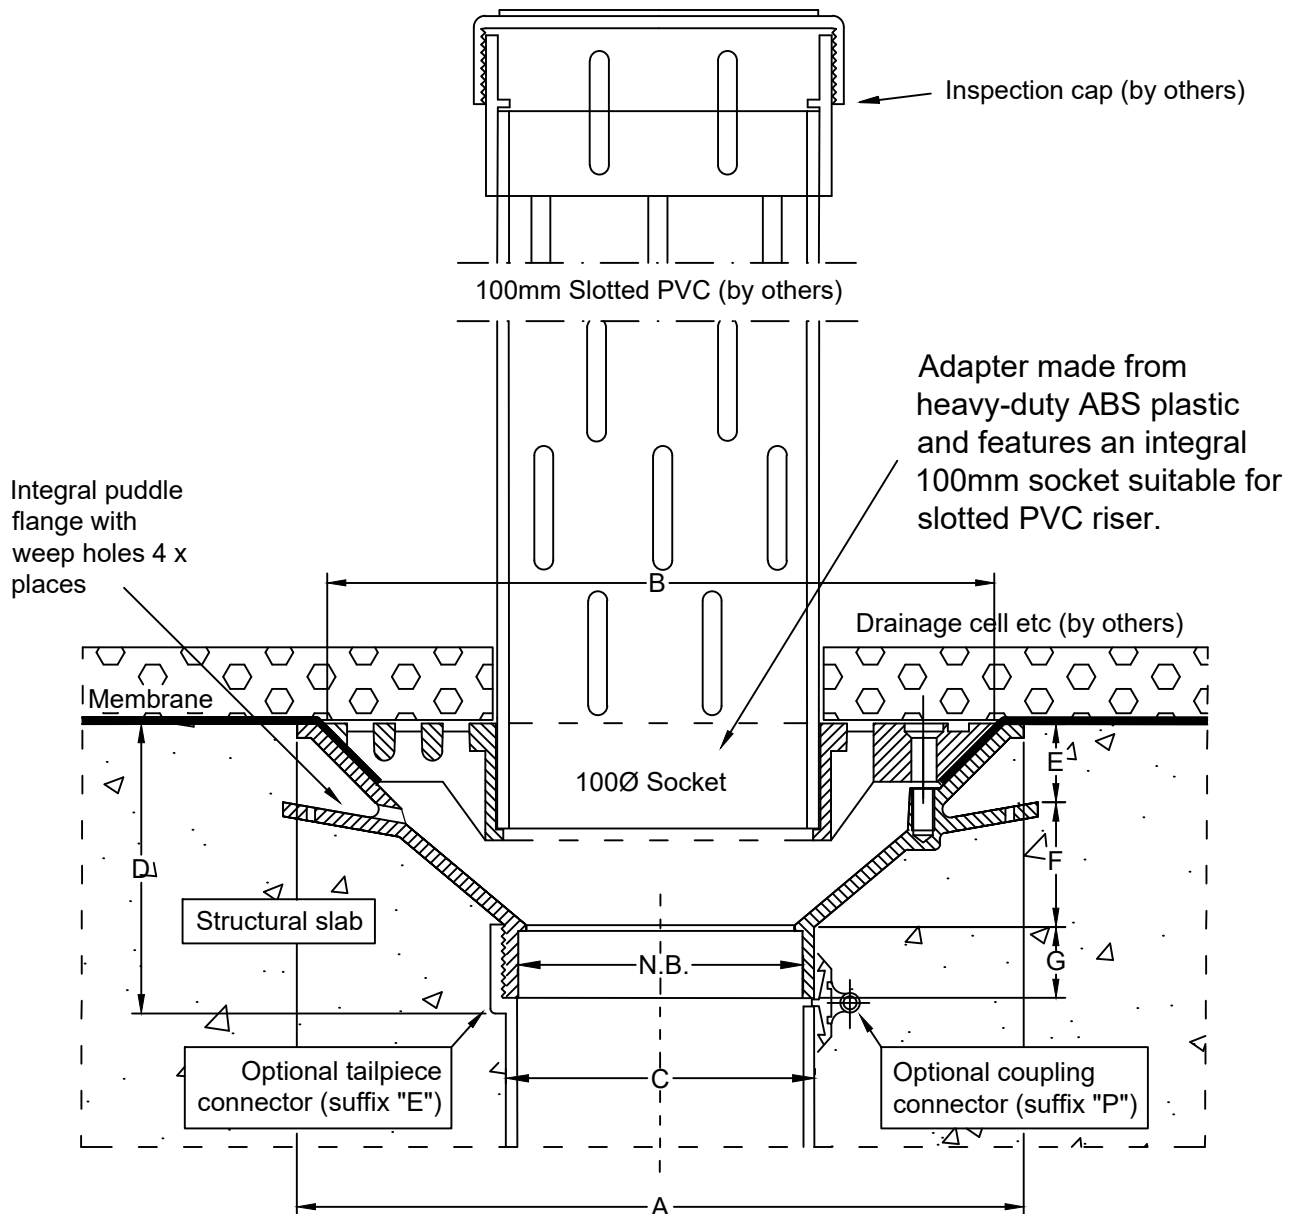

SPS Truflo 100mm & 150mm RWO with All-purpose Planter Box Adapter

Specification code:

TIA100PB (100mm CI body with planter box adapter)

TIA150PB (150mm CI body with planter box adapter)

Dimensions (mm)

N.B	A	B	C	D	E	F	G
100	260	240	103	106	28	45	25
150	260	240	151	86	28	37	25