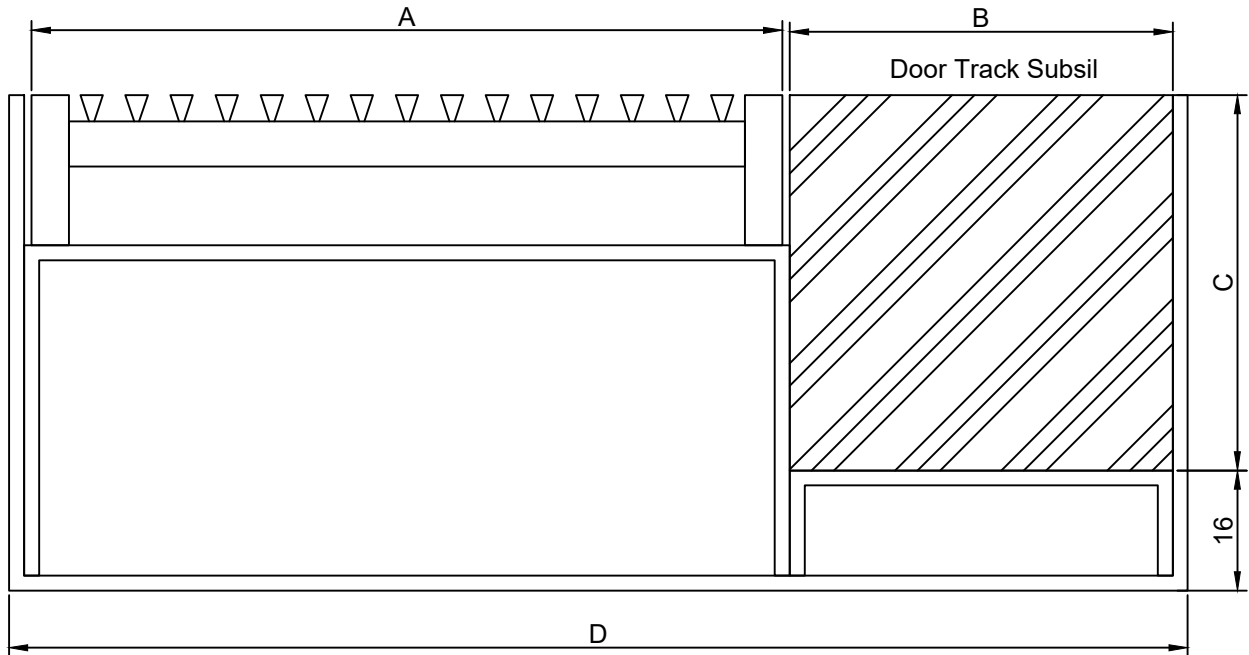

SPS Heel-Guard Door Track Threshold Drain System

Specification codes:
SSDTCUST - SPS Custom Door Track
System

- 316SS Channel & Grate
- Fully customizable
- Outlet can be supplied loose or in a requested position
- Fully encased channel for subsil & grate

Door Track Order
Requirements:

	A	B	C	D
Single	<ul style="list-style-type: none"> • 50mm • 75mm • 100mm 	_____	_____	_____
Double	<ul style="list-style-type: none"> • 50mm • 75mm • 100mm 	_____	_____	_____
Triple	<ul style="list-style-type: none"> • 50mm • 75mm • 100mm 	_____	_____	_____