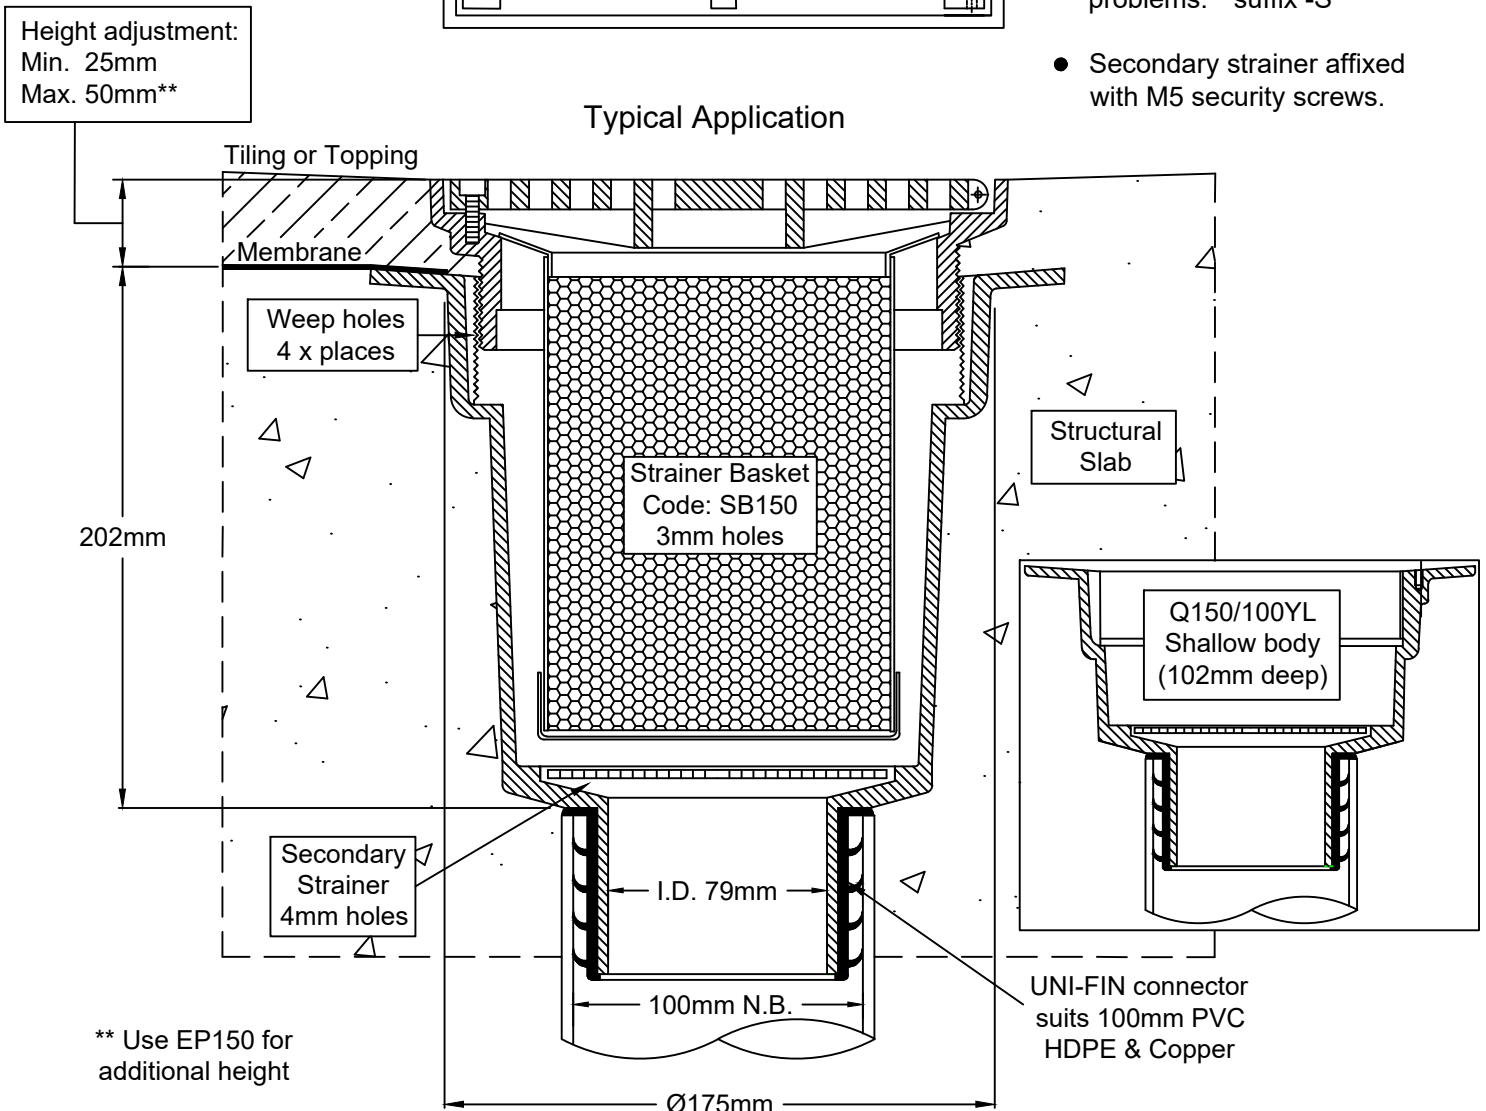

Typical Application