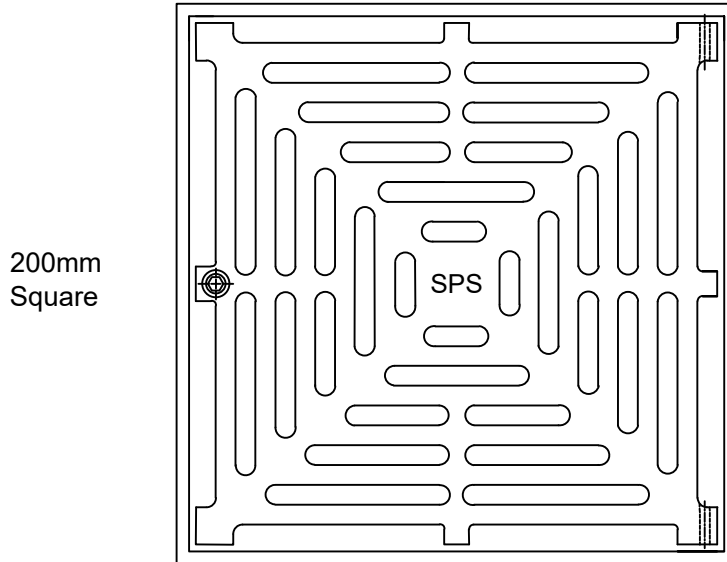

SPS 200mm Square Basket Trap Assembly

(Deep Body)

Specification code:

- Q200SA3 (304 SS grate CI deep body)
- Q200SSA3 (316 SS grate, 316 SS deep body)
- Q200SA3-S (304 SS grate, CI shallow body)
- Q200SSA3-S (316SS grate, 316SS shallow body)

- Height-adjustable hinged basket trap assembly.
- Grate assembly available in cast 304 or 316 stainless steel. Load tested to Class C of AS3996-2006.
- Q150/100Y deep basket body fits inside 175mmØ core hole and is available in CI (standard) or 316 stainless steel.
- Q150/100YL shallow body saves 100mm in depth - used for thinner slabs or invert level problems. *suffix -S*
- Secondary strainer affixed with M5 security screws.