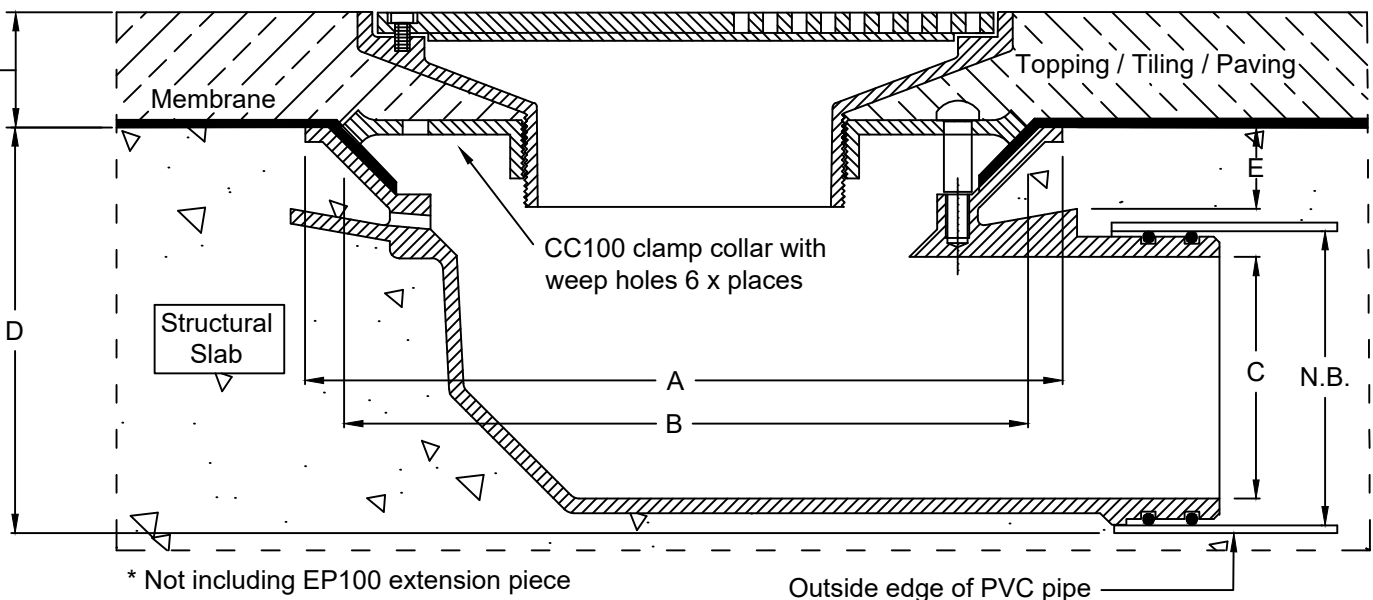

SPS 225mm Round Vari-Level Floor Drain With Side-Outlet Lower Body

Specification codes:

R225N/C109 (nickel bronze grate, CI lower body) *special order*

R225S/C109 (satin 316 SS grate, CI lower body)

Side outlet - "C109" = 100mm; "C89" = 80mm

100mm outlet
80mm outlet

- Height-adjustable heel-friendly grate assembly.
- Available in satin 316 stainless steel. Nickel-bronze and polished 304SS available by special order only.
- CI "Truflor" side-outlet lower body with 100mm BSP reversible clamp collar.

High-heel friendly pattern (5.5mm gaps)

225mm
Round

Height adjustment:
Min. 30mm
Max. 70mm*

Typical Application

N.B.	A	B	C	D	E
80	260	240	62	115	28
100	260	240	83	140	28

Speciality Plumbing Supplies Pty Ltd