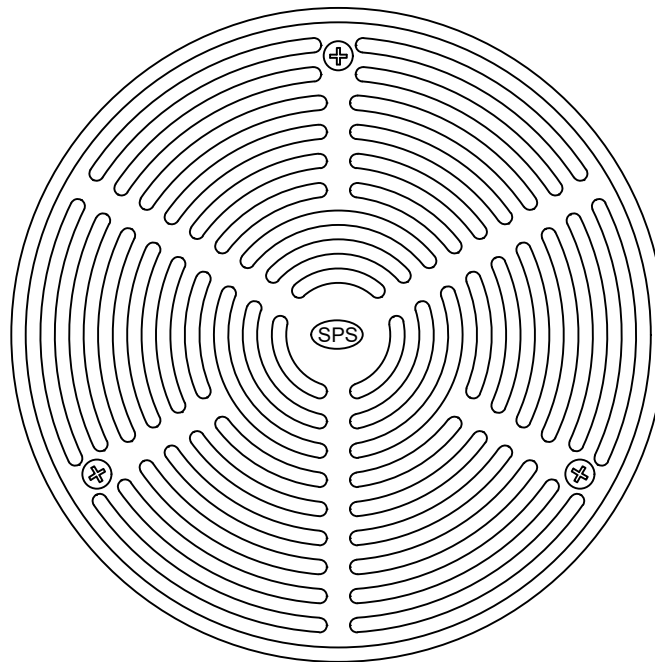

SPS 225mm Round Vari-Level Floor Drain With Side-Outlet Lower Body

Specification codes:

R225N/C109 (nickel bronze grate, CI lower body) *special order*

R225S/C109 (satin 316 SS grate, CI lower body)

Side outlet - "C109" = 100mm; "C89" = 80mm

100mm outlet
80mm outlet

- Height-adjustable heel-friendly grate assembly.
- Available in satin 316 stainless steel. Nickel-bronze and polished 304SS available by special order only.
- CI "Truflor" side-outlet lower body with 100mm BSP reversible clamp collar.

High-heel friendly pattern (5.5mm gaps)

225mm
Round

Height adjustment:
Min. 30mm
Max. 70mm*

Typical Application

N.B.	A	B	C	D	E
80	260	240	62	115	28
100	260	240	83	140	28

Speciality Plumbing Supplies Pty Ltd