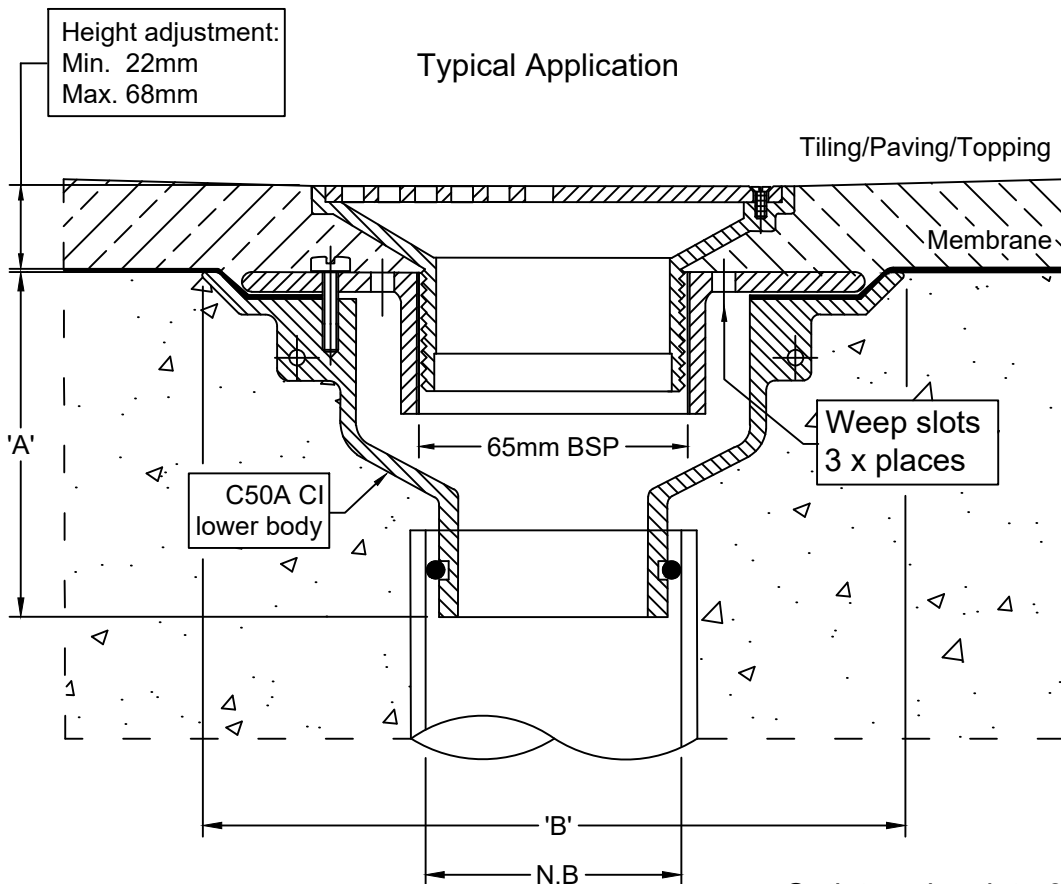

SPS 130mm Round Vari-Level Vertical Drain

65/50mm Outlet

Specification code:

R130S/C65 (satin 316 stainless steel grate, CI lower body)

R130S4/C65 (polished 304 stainless steel grate, CI lower body)

130mm
Round

- Round grate available in polished 304 or satin 316 stainless steel.
- Cast iron lower body and reversible membrane clamp collar with female 65mm BSP thread.

Outlet pushes into 65mm PVC or copper with o-ring connection, or connects to 50mm PVC / HDPE with no-hub coupling.