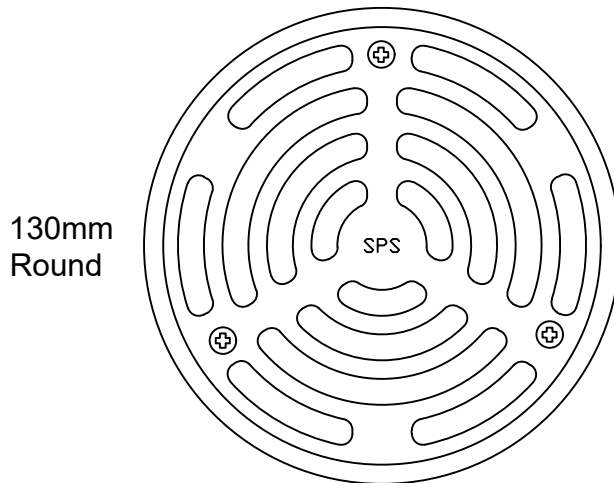

SPS 130mm Round Vari-Level Vertical Drain

65/50mm Outlet

Specification code:

R130S/C65 (satin 316 stainless steel grate, CI lower body)

R130S4/C65 (polished 304 stainless steel grate, CI lower body)

130mm
Round

- Round grate available in polished 304 or satin 316 stainless steel.
- Cast iron lower body and reversible membrane clamp collar with female 65mm BSP thread.

Outlet pushes into 65mm PVC or copper with o-ring connection, or connects to 50mm PVC / HDPE with no-hub coupling.