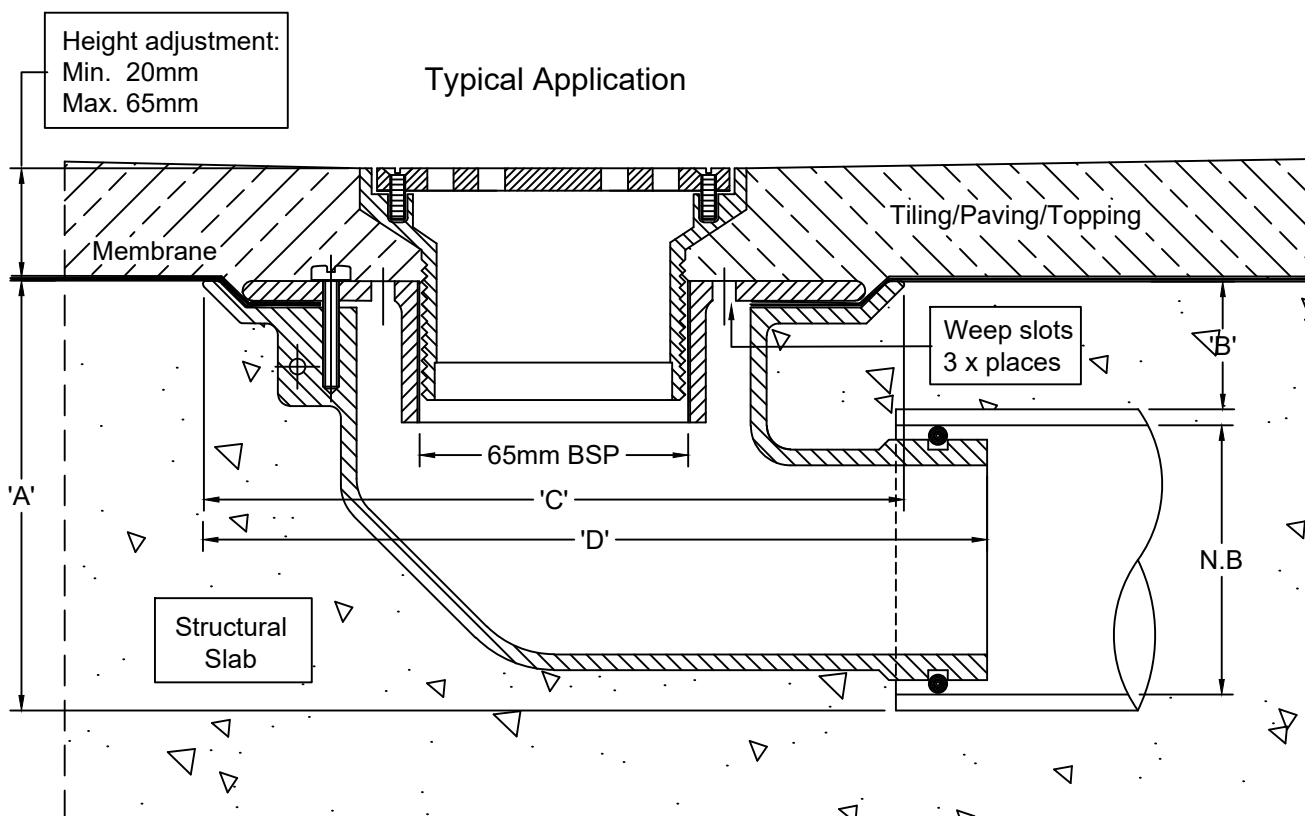

SPS 100mm Round Vari-Level Side Outlet Drain

65/50mm outlet

Specification code:

- R100G/C90 (bronze grate, ABS lower body) *special order*
- R100N/C90 (nickel-bronze grate, ABS lower body) *special order*
- R100S4/C90 (polished 304 stainless steel, ABS lower body)
- R100S/C90 (satin 316 stainless steel grate, ABS lower body)

- Round grate available in polished 304 & satin 316 stainless Steel. Bronze and nickel-bronze available by special order only.
- ABS 90° Body and Reversible Membrane Clamp Collar with female 65mm BSP thread.

Outlet pushes into 65mm PVC or copper with o-ring connection, or connects to 50mm PVC/HDPE with no-hub coupling.

N.B.	A	B	C	D
50	100	40	180	200
65	105	37	180	200

*For flow rate data please refer to appendix.