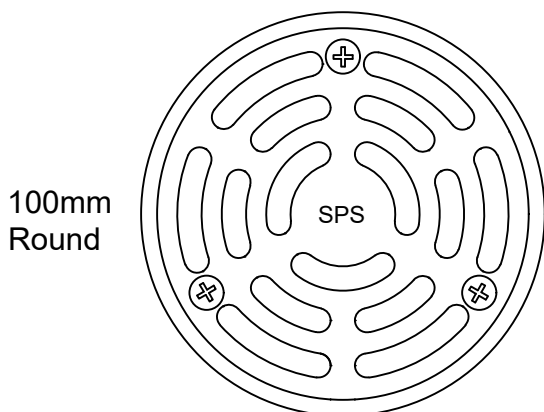

SPS 100mm Round Vari-Level Side Outlet Drain

65/50mm outlet

Specification code:

- R100G/C90 (bronze grate, ABS lower body) *special order*
- R100N/C90 (nickel-bronze grate, ABS lower body) *special order*
- R100S4/C90 (polished 304 stainless steel, ABS lower body)
- R100S/C90 (satin 316 stainless steel grate, ABS lower body)

- Round grate available in polished 304 & satin 316 stainless Steel. Bronze and nickel-bronze available by special order only.
- ABS 90° Body and Reversible Membrane Clamp Collar with female 65mm BSP thread.

Outlet pushes into 65mm PVC or copper with o-ring connection, or connects to 50mm PVC/HDPE with no-hub coupling.

N.B.	A	B	C	D
50	100	40	180	200
65	105	37	180	200

*For flow rate data please refer to appendix.