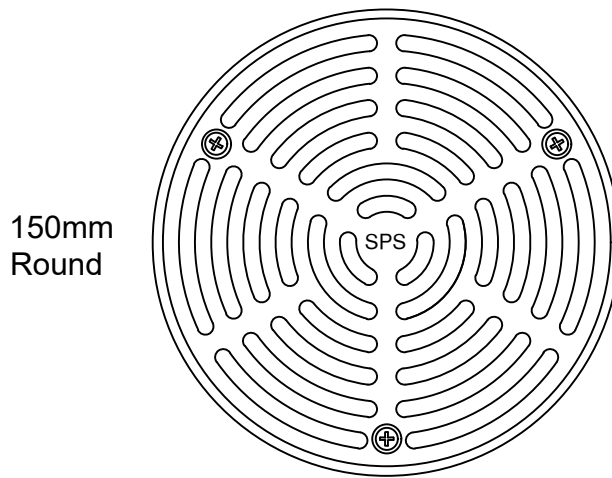

# SPS 150mm Round Vari-Level Floor Drain With Side-Outlet Lower Body

100mm outlet  
80mm outlet

**Specification codes:**

R150G/C109 (bronze grate, CI lower body) \*special order\*  
 R150N/C109 (nickel bronze grate, CI lower body) \*special order\*  
 R150S4/C109 (polished 304 SS grate, CI lower body)  
 R150S/C109 (satin 316 SS grate, CI lower body)  
 Side outlet - "C109" = 100mm; "C89" = 80mm

High-heel friendly pattern (5mm gaps)

150mm  
Round

- Height-adjustable grate assembly.
- Available polished 304 and 316 stainless steel. Bronze and nickel-bronze available by special order only.
- CI "Truflo" side-outlet lower body with 100mm BSP reversible clamp collar.