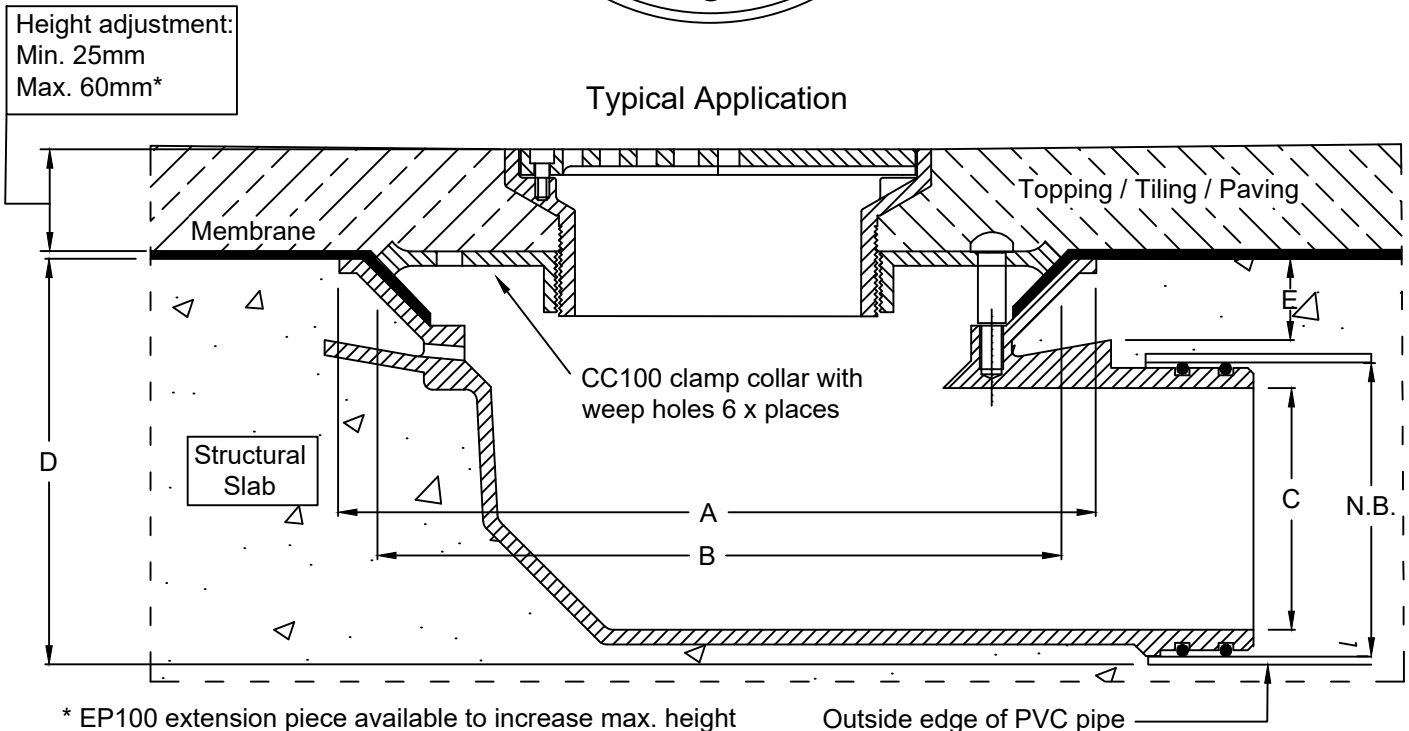

Typical Application

N.B.	A	B	C	D	E
80	260	240	62	115	28
100	260	240	83	140	28

Speciality Plumbing Supplies Pty Ltd

Tel: (02) 9417 1900 Fax: (02) 9417 0108 E-mail: info@spsdrains.com.au