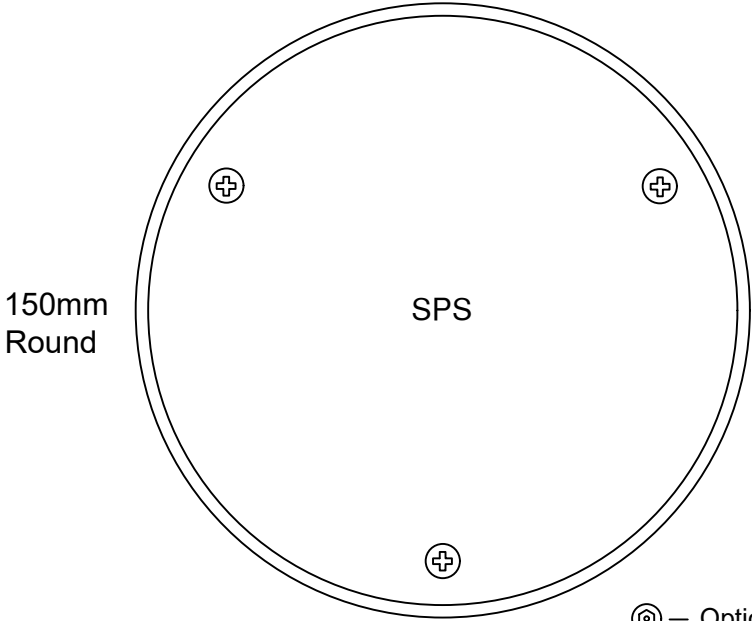

SPS 150mm Round Push-in Cleanout

Specification codes:
R150SCR (Satin 316 stainless steel)

100mm Outlet

- Heavy-duty cleanout in cast 316 stainless steel.
- Security screws also available.

Typical Application