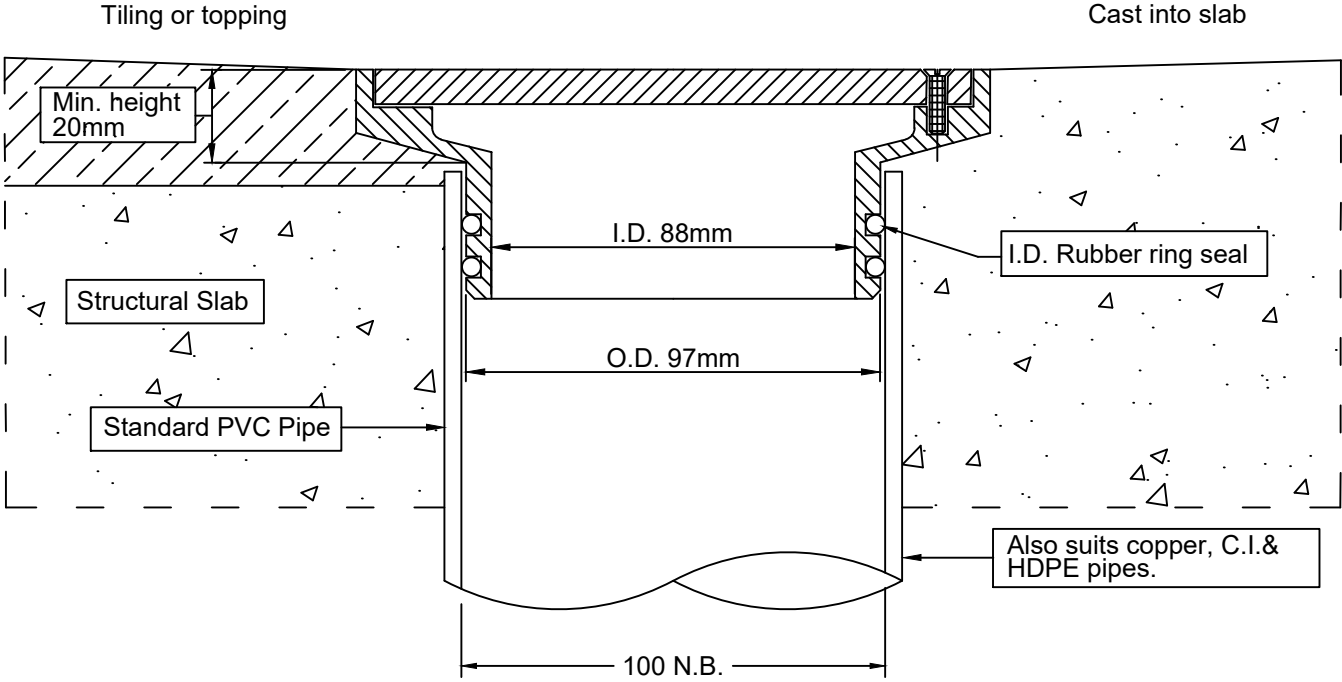

SPS 150mm Round Push-in Cleanout

Specification codes:
R150SCR (Satin 316 stainless steel)

100mm Outlet

- Heavy-duty cleanout in cast 316 stainless steel.
- Security screws also available.

Typical Application