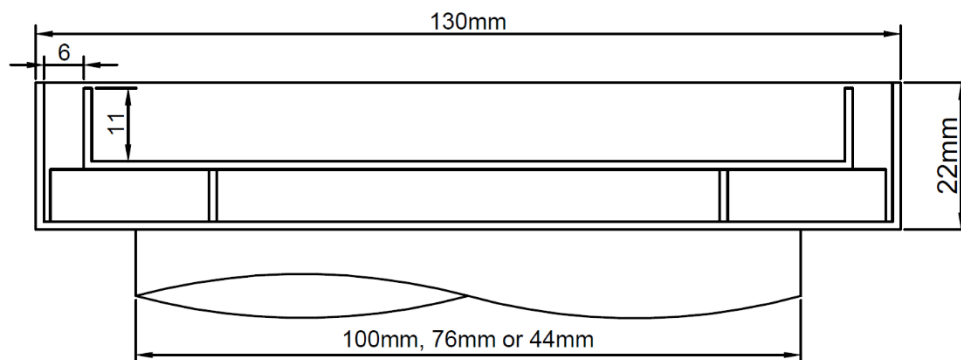

SPS 130mm Tile Insert Point Drain

Specification Codes:

SSP130/44T – 44mm Outlet

SSP130/76T – 76mm Outlet

SSP130/100T – 100mm Outlet

- Light Duty Only

Speciality Plumbing Supplies Pty Ltd

Tel: (02) 9417 1900 Fax: (02) 9417 0108 E-mail: info@spsdrains.com.au