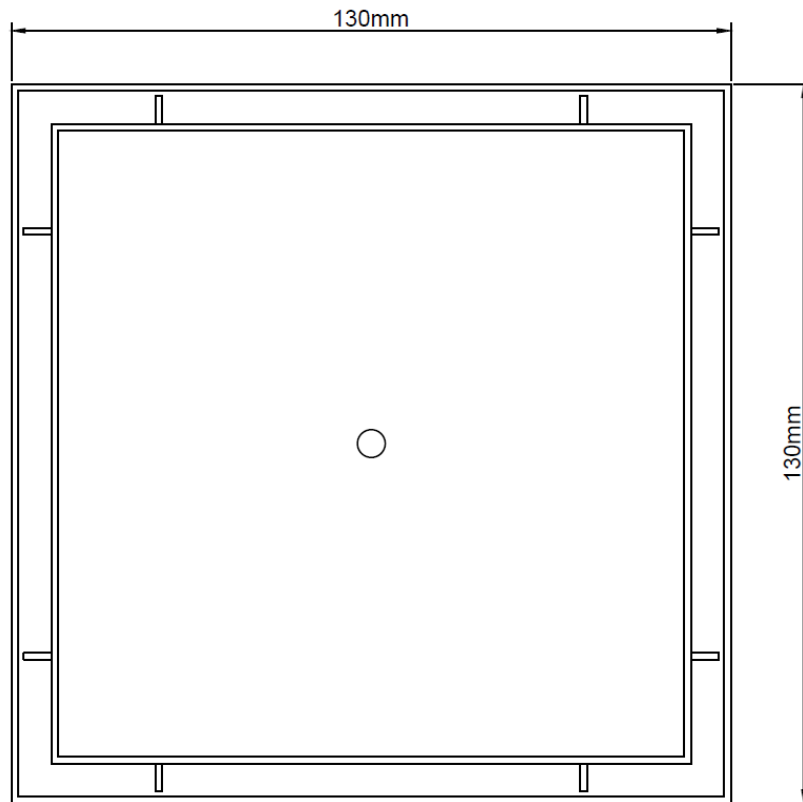

SPS 130mm Tile Insert Point Drain

Specification Codes:

SSP130/44T – 44mm Outlet

SSP130/76T – 76mm Outlet

SSP130/100T – 100mm Outlet

- Light Duty Only

Speciality Plumbing Supplies Pty Ltd

Tel: (02) 9417 1900 Fax: (02) 9417 0108 E-mail: info@spsdrains.com.au