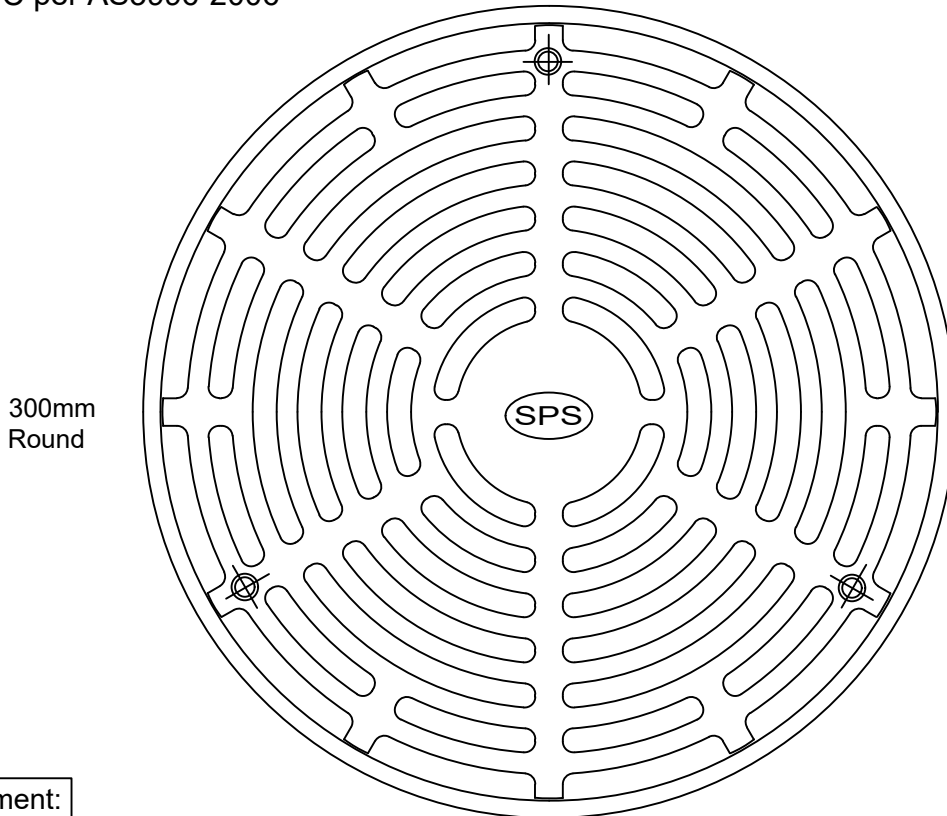

# SPS 300mm Round Vari-Level Vertical Drain

## 150mm Outlet or 100mm Outlet

**Specification code:**

R300D/C150 (galvanised ductile iron grate, CI lower body)  
 R300S/C150 (satin 316 stainless steel grate, CI lower body)  
 For a 100mm outlet, use suffix "C100" not "C150"

Load Class C per AS3996-2006

- Height-adjustable round grate & frame.
- Grate assembly available in galvanised ductile iron, nickel-bronze, and 316 stainless steel.
- 150mm or 100mm Truflo CI lower body with 150mm BSP reversible clamp collar.

300mm  
Round

Typical Application

Height adjustment:  
 Min. 50mm  
 Max. 90mm\*\*

\*\*For additional height, use EP150 extension piece

Integral puddle flange Ø270