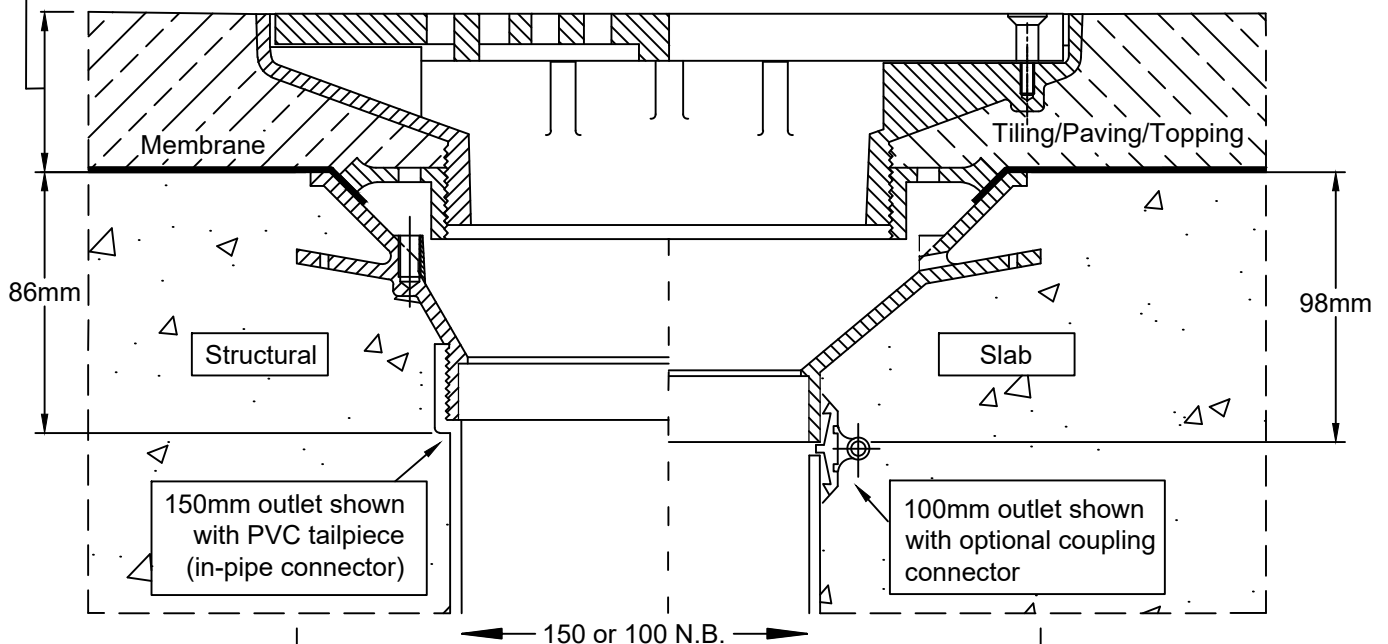

## 150mm Outlet or 100mm Outlet

**Specification code:**

R300D/C150 (galvanised ductile iron grate, CI lower body)  
 R300S/C150 (satin 316 stainless steel grate, CI lower body)  
 For a 100mm outlet, use suffix "C100" not "C150"

Load Class C per AS3996-2006

- Height-adjustable round grate & frame.
- Grate assembly available in galvanised ductile iron, nickel-bronze, and 316 stainless steel.
- 150mm or 100mm Truflo CI lower body with 150mm BSP reversible clamp collar.

300mm  
Round

Typical Application

Height adjustment:  
 Min. 50mm  
 Max. 90mm\*\*

\*\*For additional height, use EP150 extension piece

Integral puddle flange Ø270