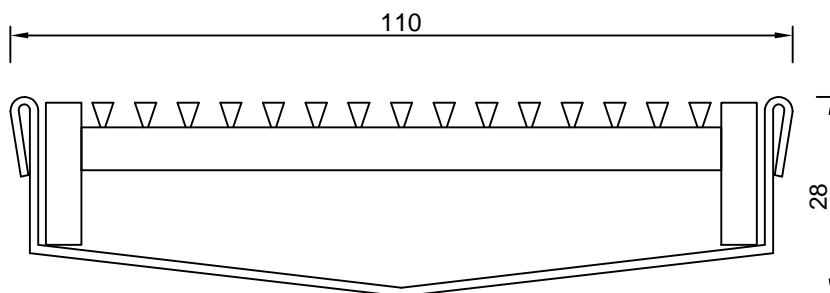

# SPS Stainless 28mm V-Channel with Heel-guard Grate

Specification codes:

SSVC6022H (60mm Wide x 28mm Deep)

SSVC8528H (85mm Wide x 28mm Deep)

SSVC11028H (110mm Wide x 28mm Deep)

*All available made to length or in modular kits*

Suggested applications:

- Shower Drainage
- External Doorways
- Alfresco Areas
- V-Shape promotes fall to outlet

Outlets available - 44mm

Outlets available - 44mm, 76mm

Outlets available - 44mm, 76mm, 89mm