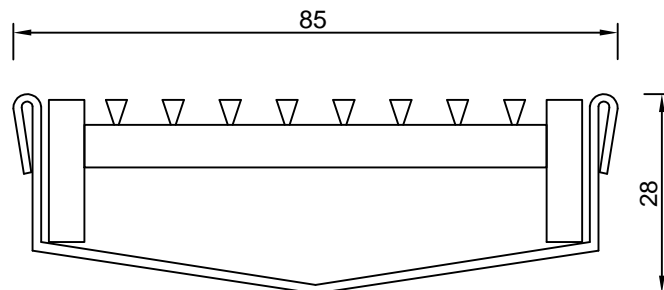

# SPS Stainless 28mm V-Channel with Heel-guard Grate

Specification codes:

SSVC6022H (60mm Wide x 28mm Deep)

SSVC8528H (85mm Wide x 28mm Deep)

SSVC11028H (110mm Wide x 28mm Deep)

*All available made to length or in modular kits*

Suggested applications:

- Shower Drainage
- External Doorways
- Alfresco Areas
- V-Shape promotes fall to outlet

Outlets available - 44mm

Outlets available - 44mm, 76mm

Outlets available - 44mm, 76mm, 89mm