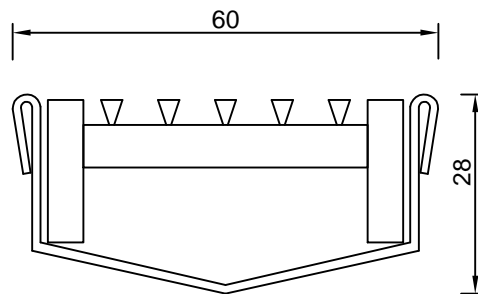

# SPS Stainless 28mm V-Channel with Heel-guard Grate

Specification codes:

SSVC6022H (60mm Wide x 28mm Deep)

SSVC8528H (85mm Wide x 28mm Deep)

SSVC11028H (110mm Wide x 28mm Deep)

*All available made to length or in modular kits*

Suggested applications:

- Shower Drainage
- External Doorways
- Alfresco Areas
- V-Shape promotes fall to outlet

Outlets available - 44mm

Outlets available - 44mm, 76mm

Outlets available - 44mm, 76mm, 89mm