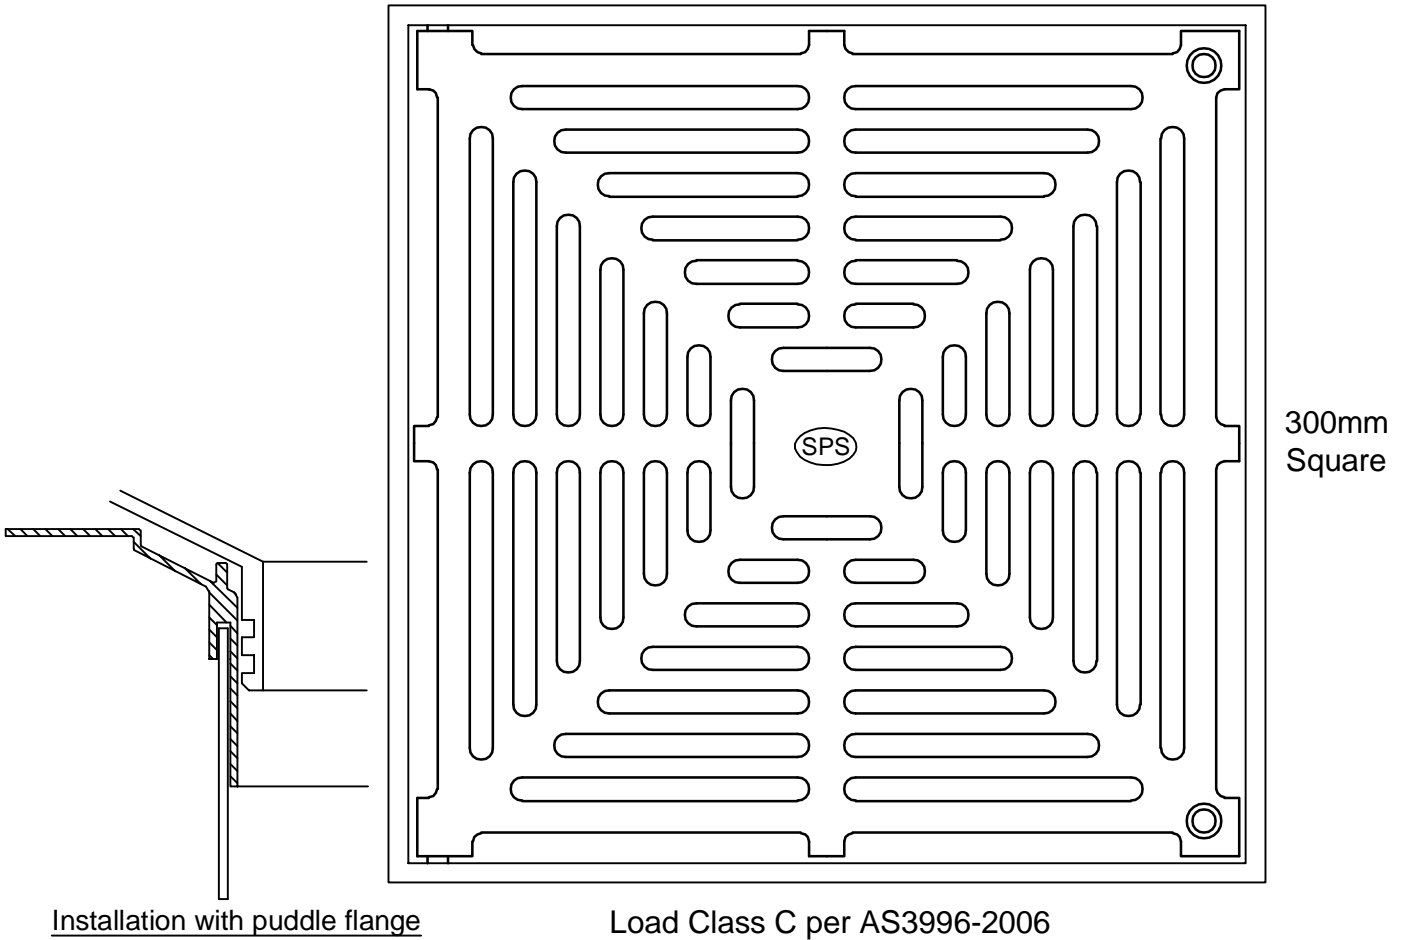

SPS 300mm Square Push-in Floor Drain

100mm Outlet

Specification code:
Q300/100SRL (satin 316 stainless steel)

Speciality Plumbing Supplies Pty Ltd

Tel: (02) 9417 1900 Fax: (02) 9417 0108 E-mail: info@spsdrains.com.au