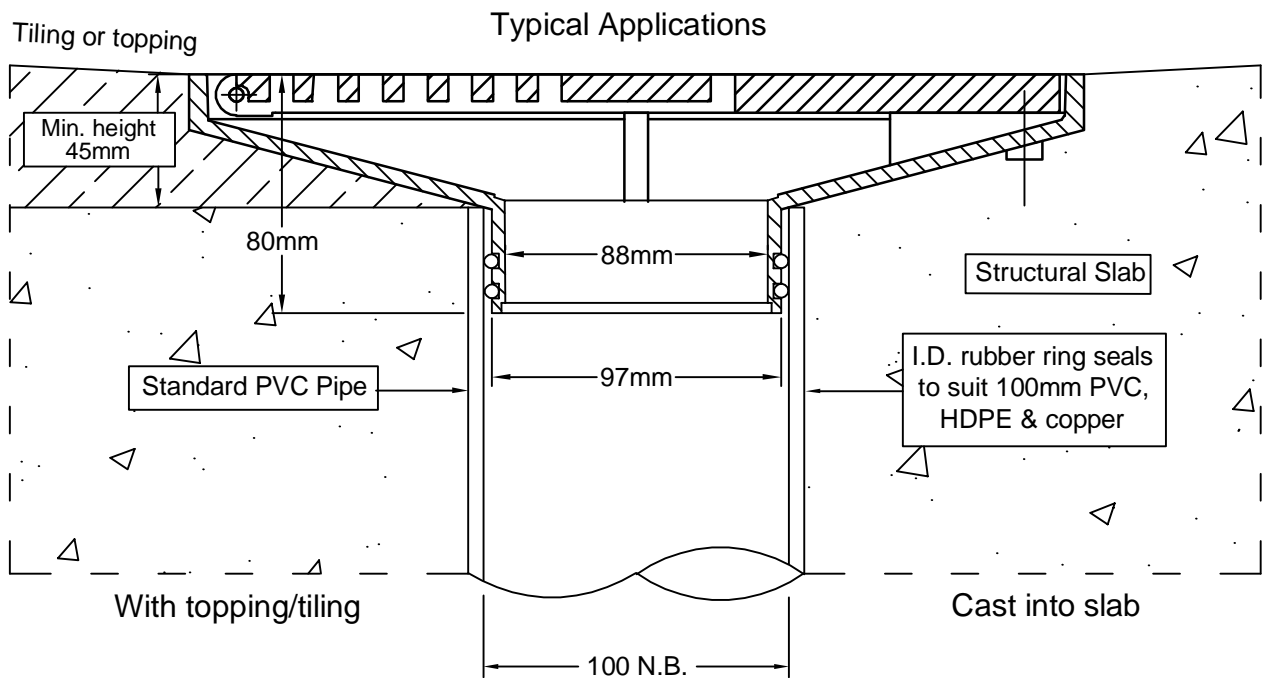

SPS 300mm Square Push-in Floor Drain

100mm Outlet

Specification code:
Q300/100SRL (satin 316 stainless steel)

Speciality Plumbing Supplies Pty Ltd

Tel: (02) 9417 1900 Fax: (02) 9417 0108 E-mail: info@spsdrains.com.au