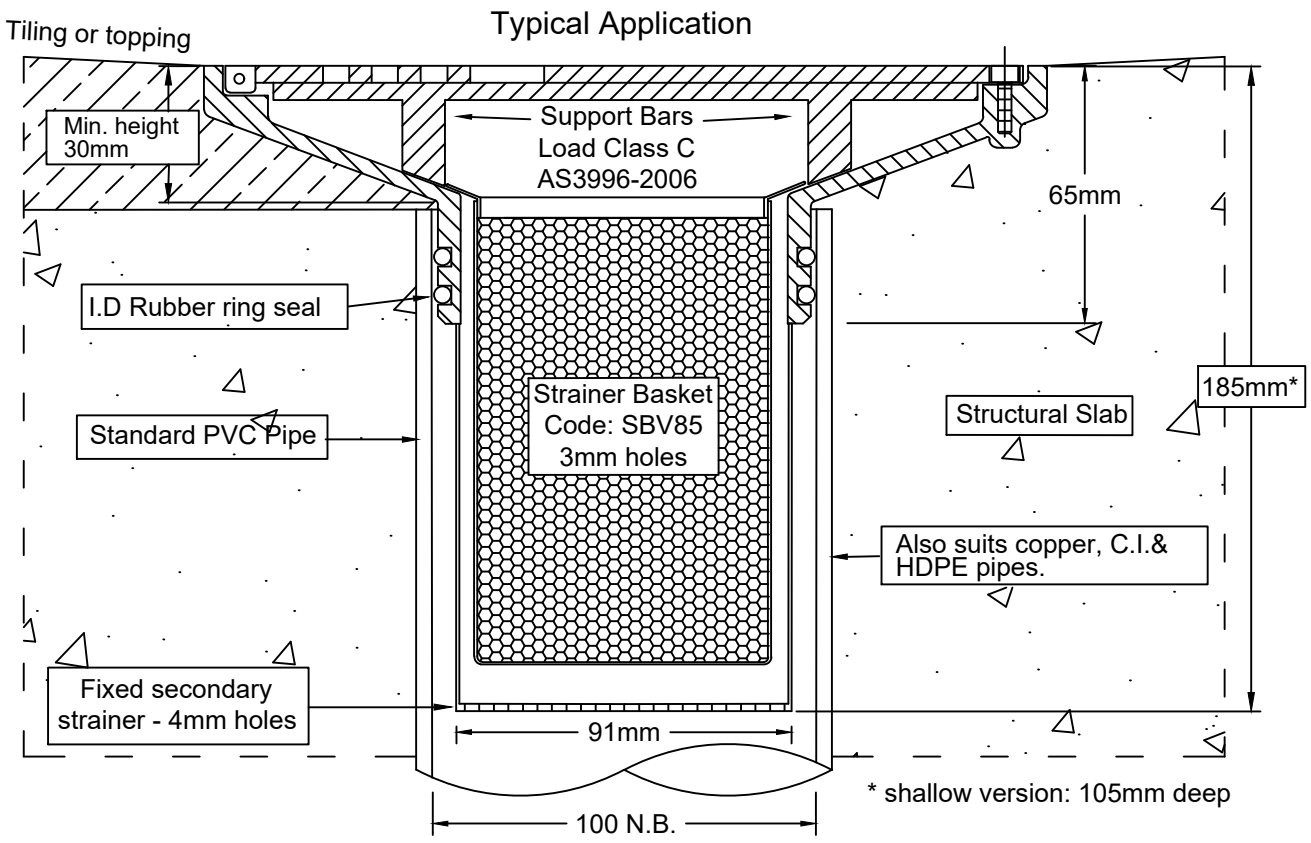

# SPS 200mm Square Push-in Basket Trap

## for 100mm pipe

Specification code:  
 Q200SR1-BT (304 stainless steel)  
 Q200SR6-BT (grate assembly in heel-friendly 316SS)  
 Shallow version: use suffix -BTS \*special order\*

- Push-in grate assembly in 304 stainless steel. 316 stainless steel grate assembly available by special order.
- Outlet fits inside 100mm PVC, copper, CI and HDPE.
- Includes stainless steel removable basket and fixed secondary strainer.
- Compatible with PVC leak control flanges for membraned applications.
- Load Class C per AS3996-2006