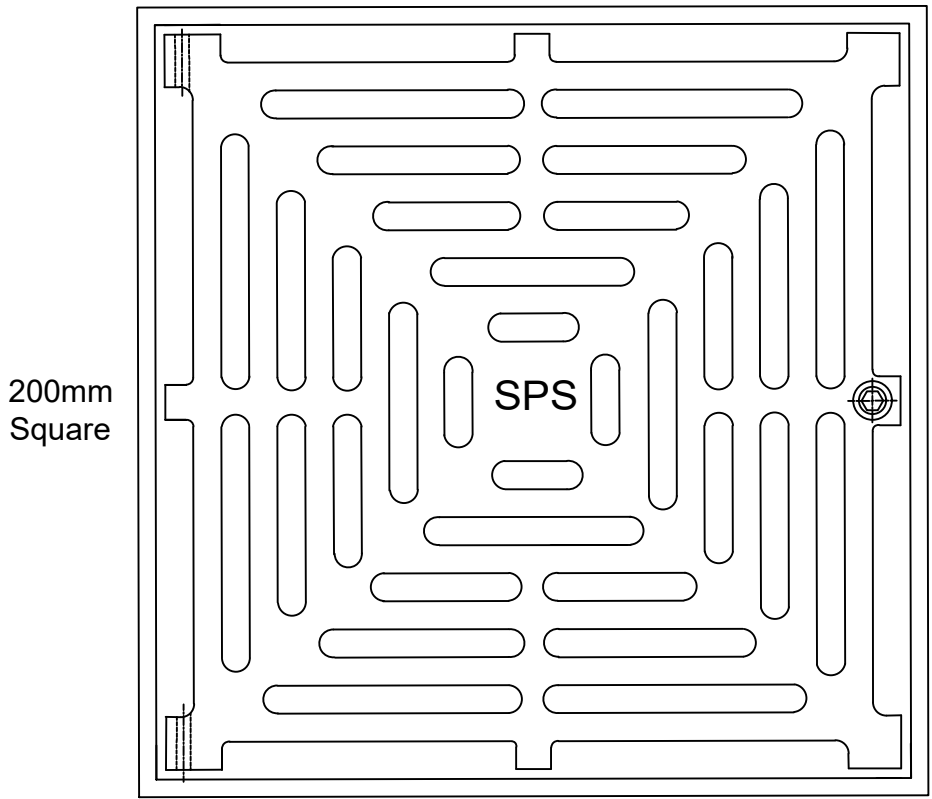

# SPS 200mm Square Push-in Basket Trap

## for 100mm pipe

Specification code:  
 Q200SR1-BT (304 stainless steel)  
 Q200SR6-BT (grate assembly in heel-friendly 316SS)  
 Shallow version: use suffix -BTS \*special order\*

- Push-in grate assembly in 304 stainless steel. 316 stainless steel grate assembly available by special order.
- Outlet fits inside 100mm PVC, copper, CI and HDPE.
- Includes stainless steel removable basket and fixed secondary strainer.
- Compatible with PVC leak control flanges for membraned applications.
- Load Class C per AS3996-2006