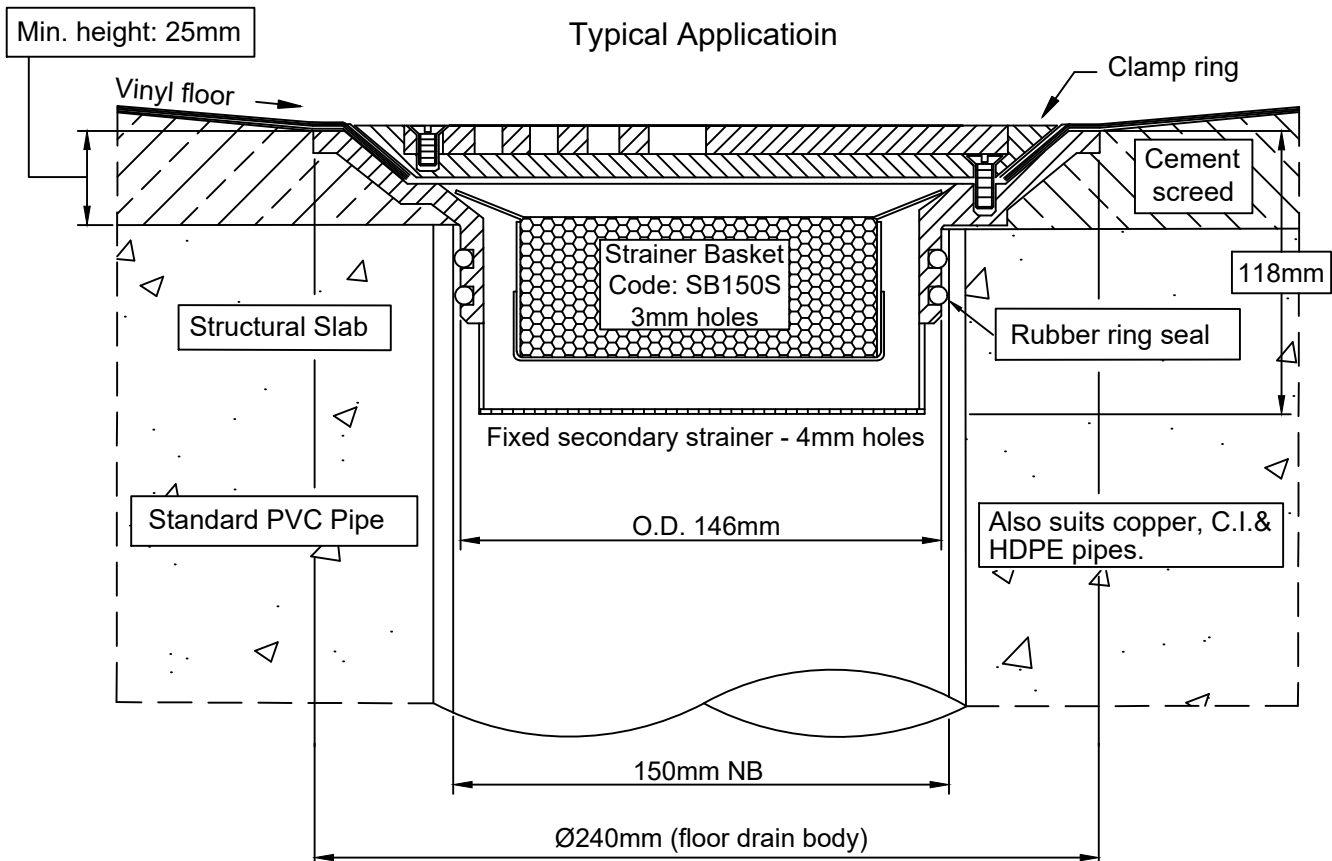

# SPS 220mm Sheet Vinyl Floor Basket Trap

push into 150mm pipe

Specification codes:  
LG150SSA-BT (All-304 stainless steel)

- Push-in basket trap assembly for sheet vinyl.
- Includes stainless steel removable basket and fixed secondary strainer.
- Drain body available in 304 stainless. 316 stainless steel available by special order.
- Ring & Grate available in polished 304 stainless steel. Satin 316 stainless steel available by special order.