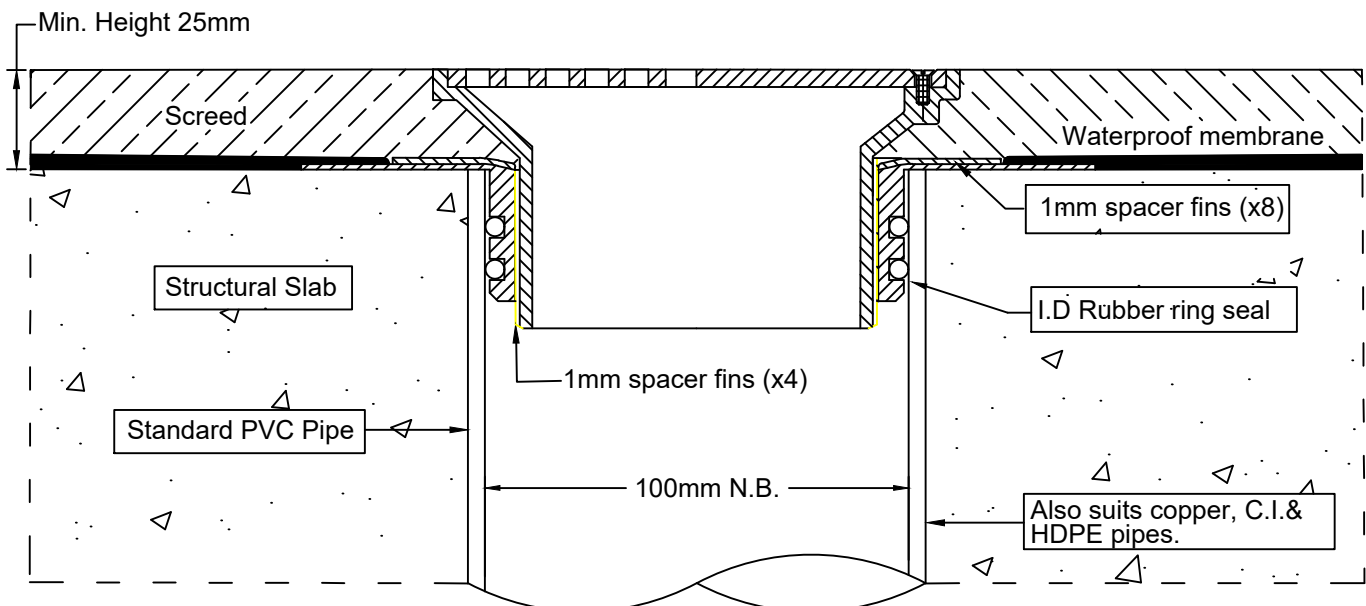

Typical Application

Speciality Plumbing Supplies Pty Ltd

Tel: (02) 9417 1900 Fax: (02) 9417 0108 E-mail: info@spsdrains.com.au