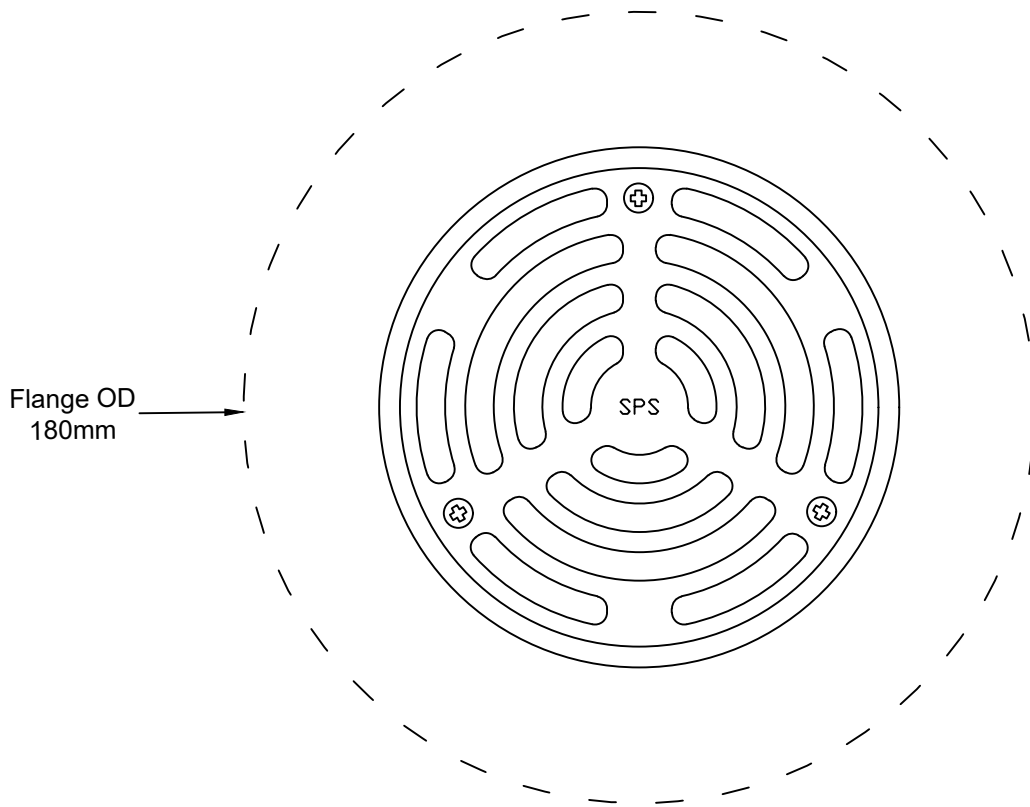

# SPS 130mm Round Floor Waste with 100mm Lo-profile Retro-fit Puddle Flange

**Specification codes:**

R130/87S/PF (satin 316 SS floor waste)

R130/87SP/PF (satin 316 SS clean out) \*special order\*

Includes 100mm retro-fit puddle flange in ABS plastic

- Retro-fit puddle flange with ultra-thin face.
- Floor waste assembly slips inside I.D. of flange. 1mm spacer fins allow for proper leak control.
- Floor waste available satin 316 stainless steel.
- Satin 316 SS cleanout (solid top) also available by special order.