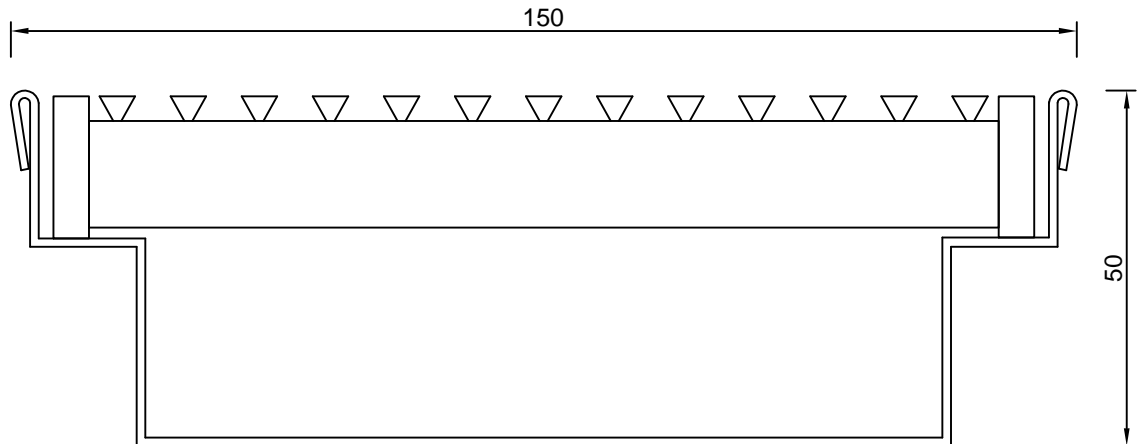

SPS Stainless 150mm Wide Crushed Edge Channel with Heel-guard Grate

Specification codes:

SSCE15050H (150mm Wide x 50mm Deep)

SSCE150100H (150mm Wide x 100mm Deep)

All made to length

Suggested applications:

- Woolworths Front of house (with BTO)
- External Drainage
- Pool Drainage
- Pathway Drainage

Outlets available - 44mm, 76mm, 89mm,
Basket Trap Outlet

**Non-Slip grates available use code:
SSCE15050HN or SSCE150100HN*