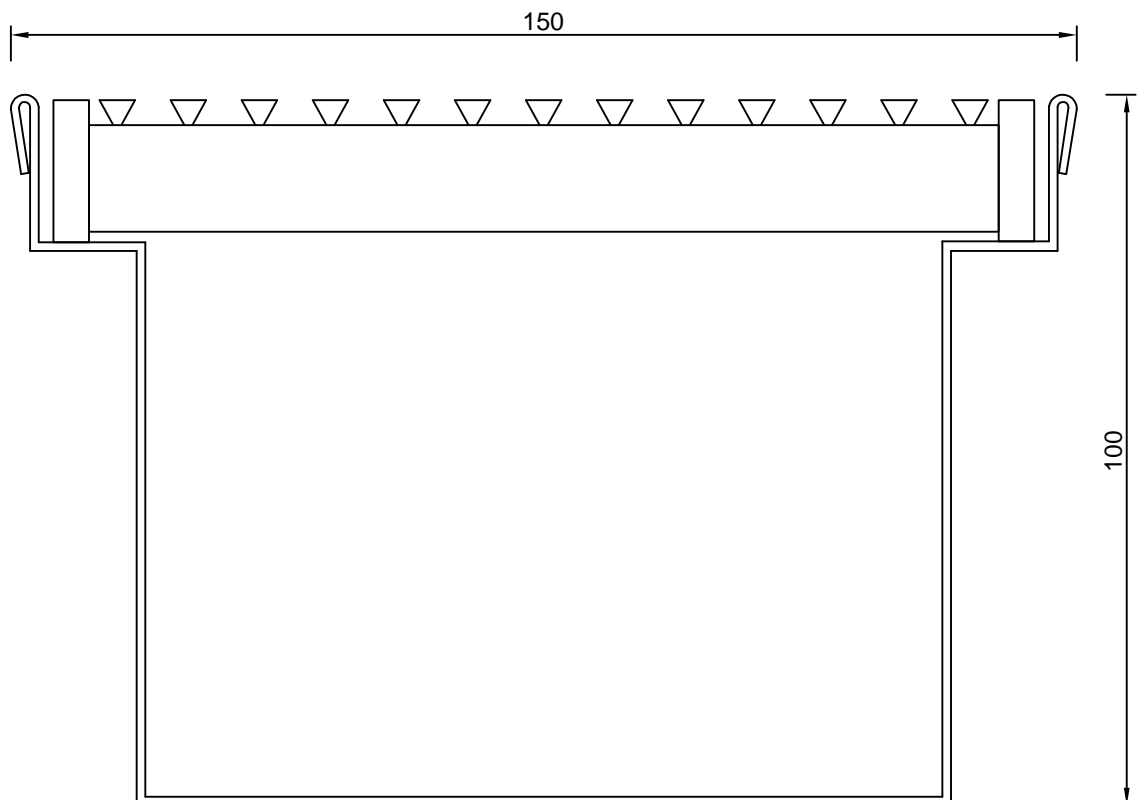

SPS Stainless 150mm Wide Crushed Edge Channel with Heel-guard Grate

Specification codes:

SSCE15050H (150mm Wide x 50mm Deep)

SSCE150100H (150mm Wide x 100mm Deep)

All made to length

Suggested applications:

- Woolworths Front of house (with BTO)
- External Drainage
- Pool Drainage
- Pathway Drainage

Outlets available - 44mm, 76mm, 89mm,
Basket Trap Outlet

**Non-Slip grates available use code:
SSCE15050HN or SSCE150100HN*